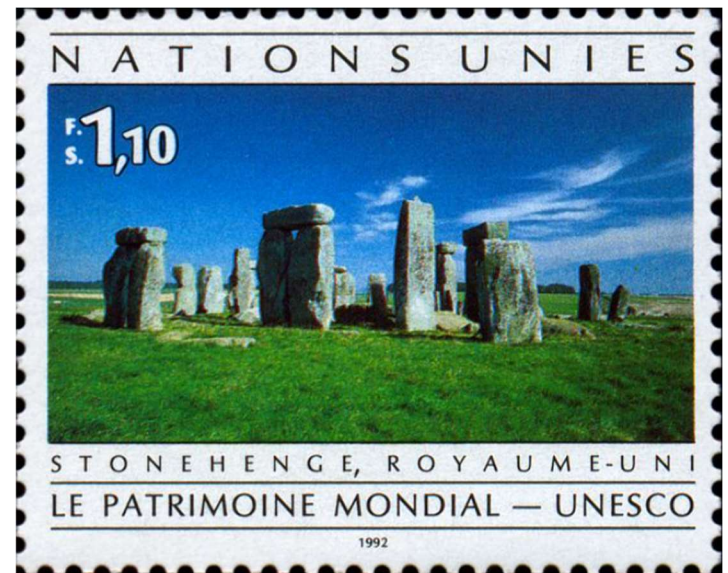

Year of issue	Country	Topic	Designer/Artist	Made with...	Adopted?	Property	Size [mm]	Sketch	Stamp
59.	1992	United Nations	Stonehenge	???	Photo	Adopted Issued	???	???