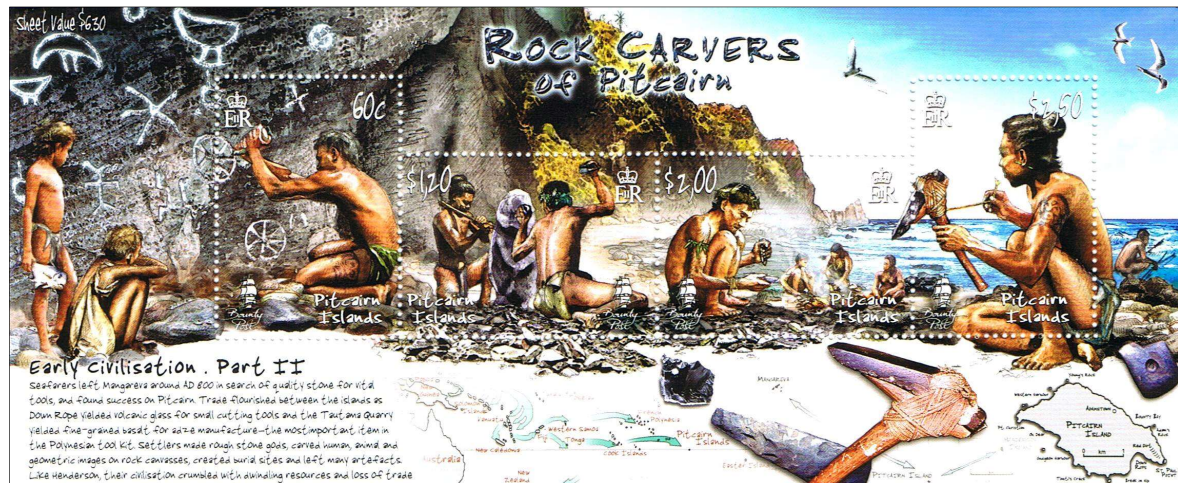

Year of issue	Country	Topic	Designer/Artist	Made with...	Adopted?	Property	Size [mm]	Sketch	Stamp
72.	2007	Pitcairn	<i>Homo sapiens</i>	Lukas KUKLER	Pencil	Adopted Issued	P. BRANDHUBER (Germany)	290 x 170