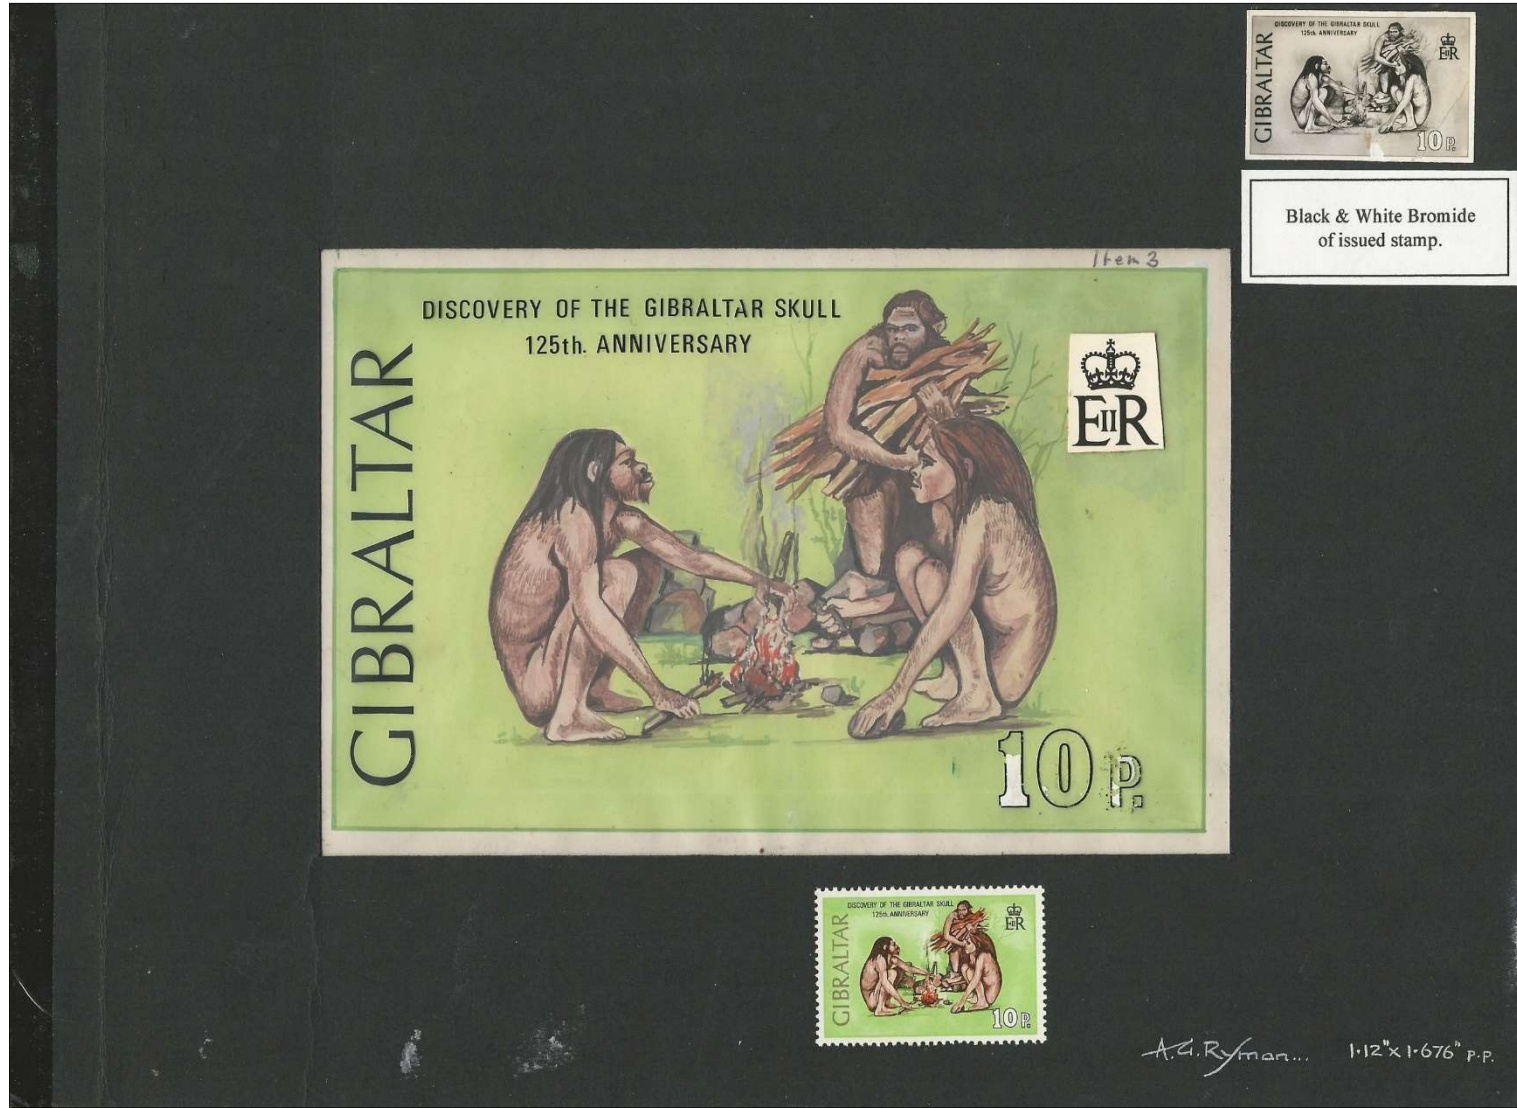

Year of issue	Country	Topic	Designer/Artist	Made with...	Adopted?	Property	Size [mm]	Sketch	Stamp
12.	1973	Gibraltar	<i>Homo neanderthalensis</i>	Alfred George RYMAN	Watercolor	Adopted Issued	Gibraltar National Archives	255 x 205		

Black & White Bromide
of issued stamp.

A.G. Ryman... 1.12" x 1.676" P.P.