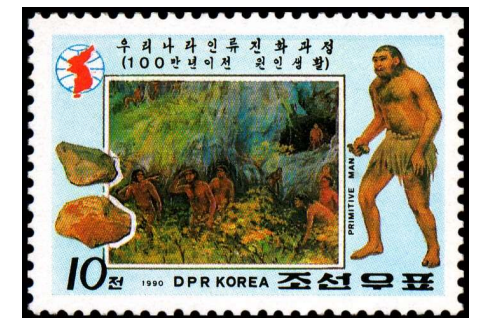

Year of issue	Country	Topic	Designer/Artist	Made with...	Adopted?	Property	Size [mm]	Sketch	Stamp
54.	1990	North Korea	Primitive man	???	Watercolor	Adopted Issued	V. DAVID (France)	297 x 210