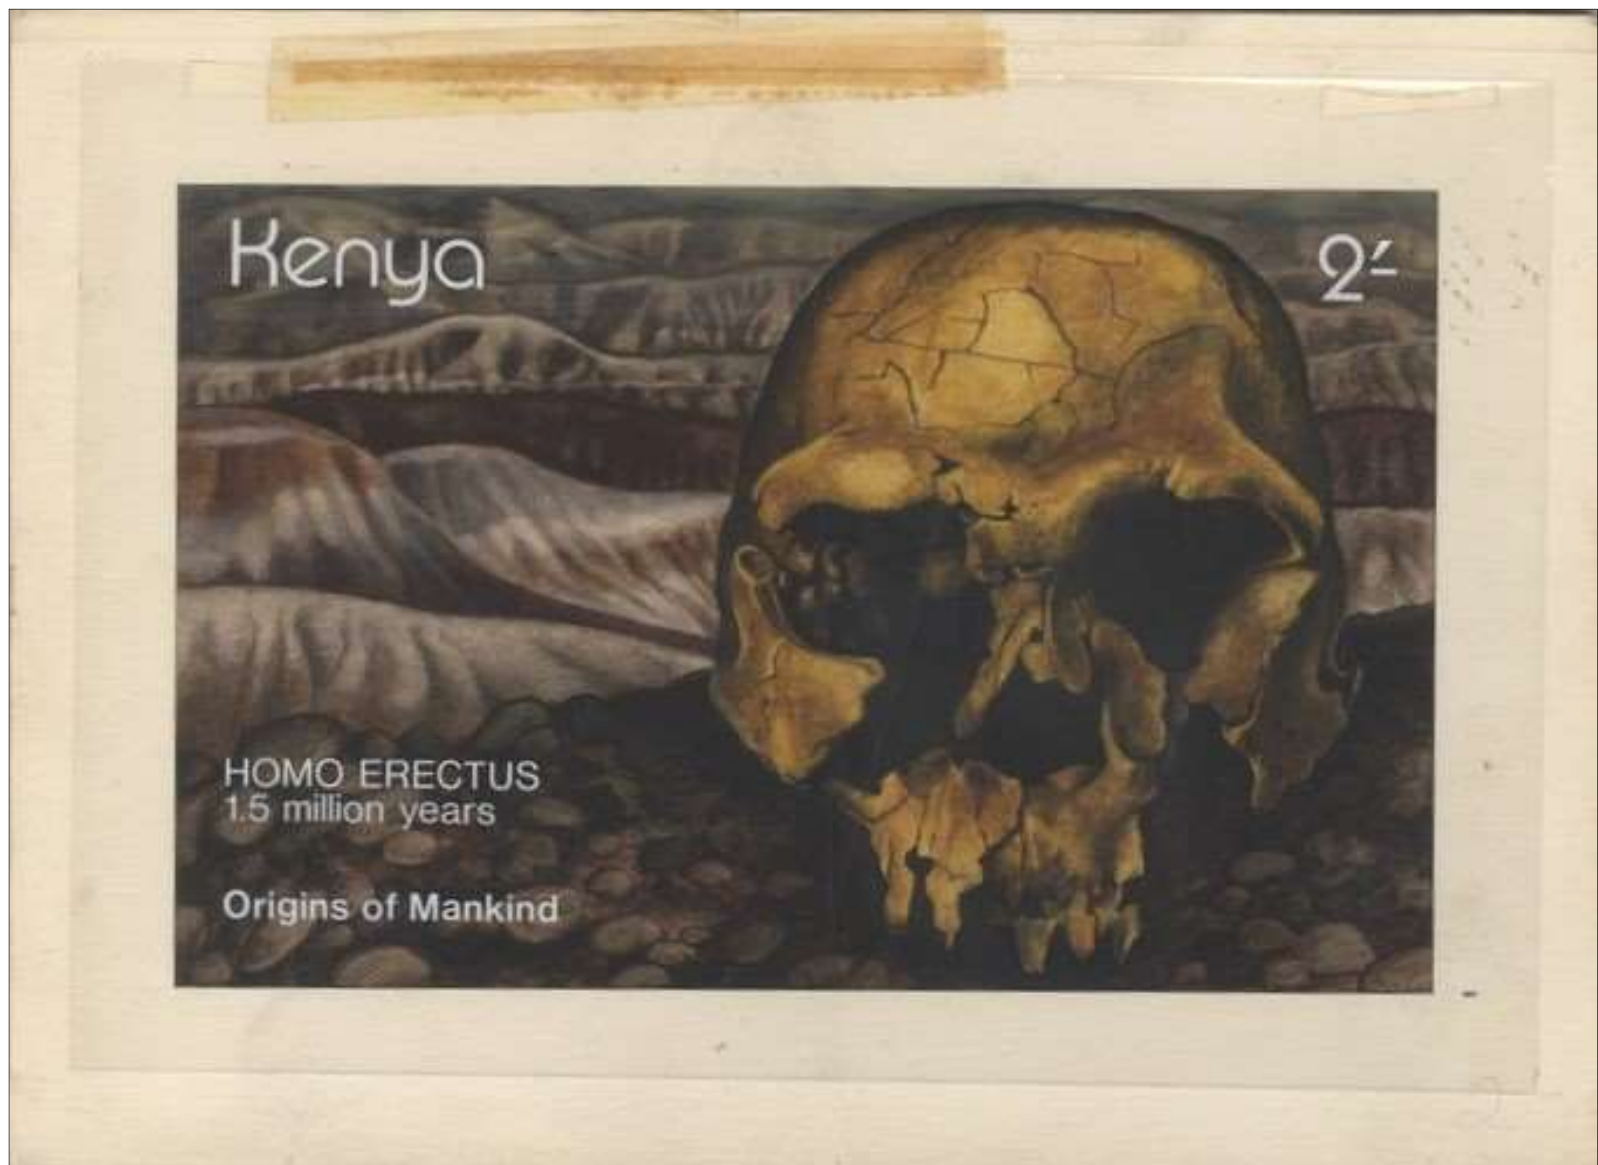

Year of issue	Country	Topic	Designer/Artist	Made with...	Adopted?	Property	Size [mm]	Sketch	Stamp
35.	1982	Kenya	<i>Homo eragster</i>	Adrienne KENNAWAY	Pencil Watercolor	Adopted Issued	P. BRANDHUBER (Germany)	258 x 179