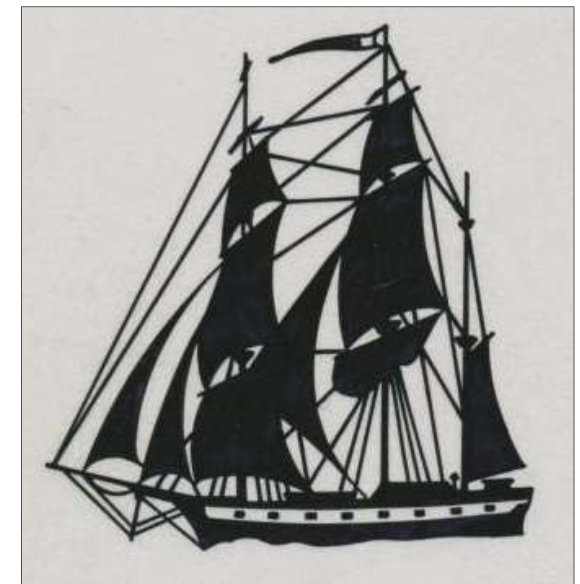

Year of issue	Country	Topic	Designer/Artist	Made with...	Adopted?	Property	Size [mm]	Sketch	Stamp
43.	1986	Coco (Keeling) Islands	C. DARWIN HMS Beagle	Brian CLINTON	Pencil	Adopted Issued	???