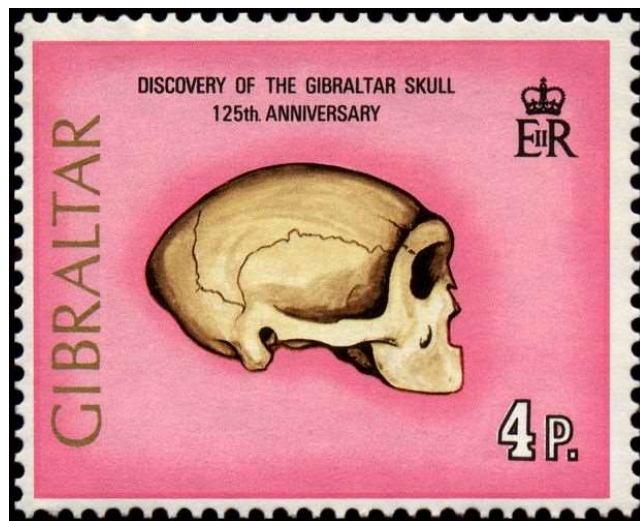

1 fem

Black & White Bromide of issued stamp.

A.G. Ryman... 1.205 x 1.496"

	Year of issue	Country	Topic	Designer/Artist	Made with...	Adopted?	Property	Size [mm]	Sketch	Stamp
11.	1973	Gibraltar	<i>Homo neanderthalensis</i>	Alfred George RYMAN	Watercolor	Adopted Issued	Gibraltar National Archives	255 x 205		

	Year of issue	Country	Topic	Designer/Artist	Made with...	Adopted?	Property	Size [mm]	Sketch	Stamp
12.	1973	Gibraltar	<i>Homo neanderthalensis</i>	Alfred George RYMAN	Watercolor	Adopted Issued	Gibraltar National Archives	255 x 205		

Black & White Bromide
of issued stamp.

A.G. Ryman... 1.12" x 1.676" P.P.

	Year of issue	Country	Topic	Designer/Artist	Made with...	Adopted?	Property	Size [mm]	Sketch	Stamp
13.	1973	Gibraltar	<i>Homo neanderthalensis</i>	Alfred George RYMAN	Watercolor	Adopted Issued	P. BRANDHUBER (Germany)	2x 36 x 29 1x 40 x 25		