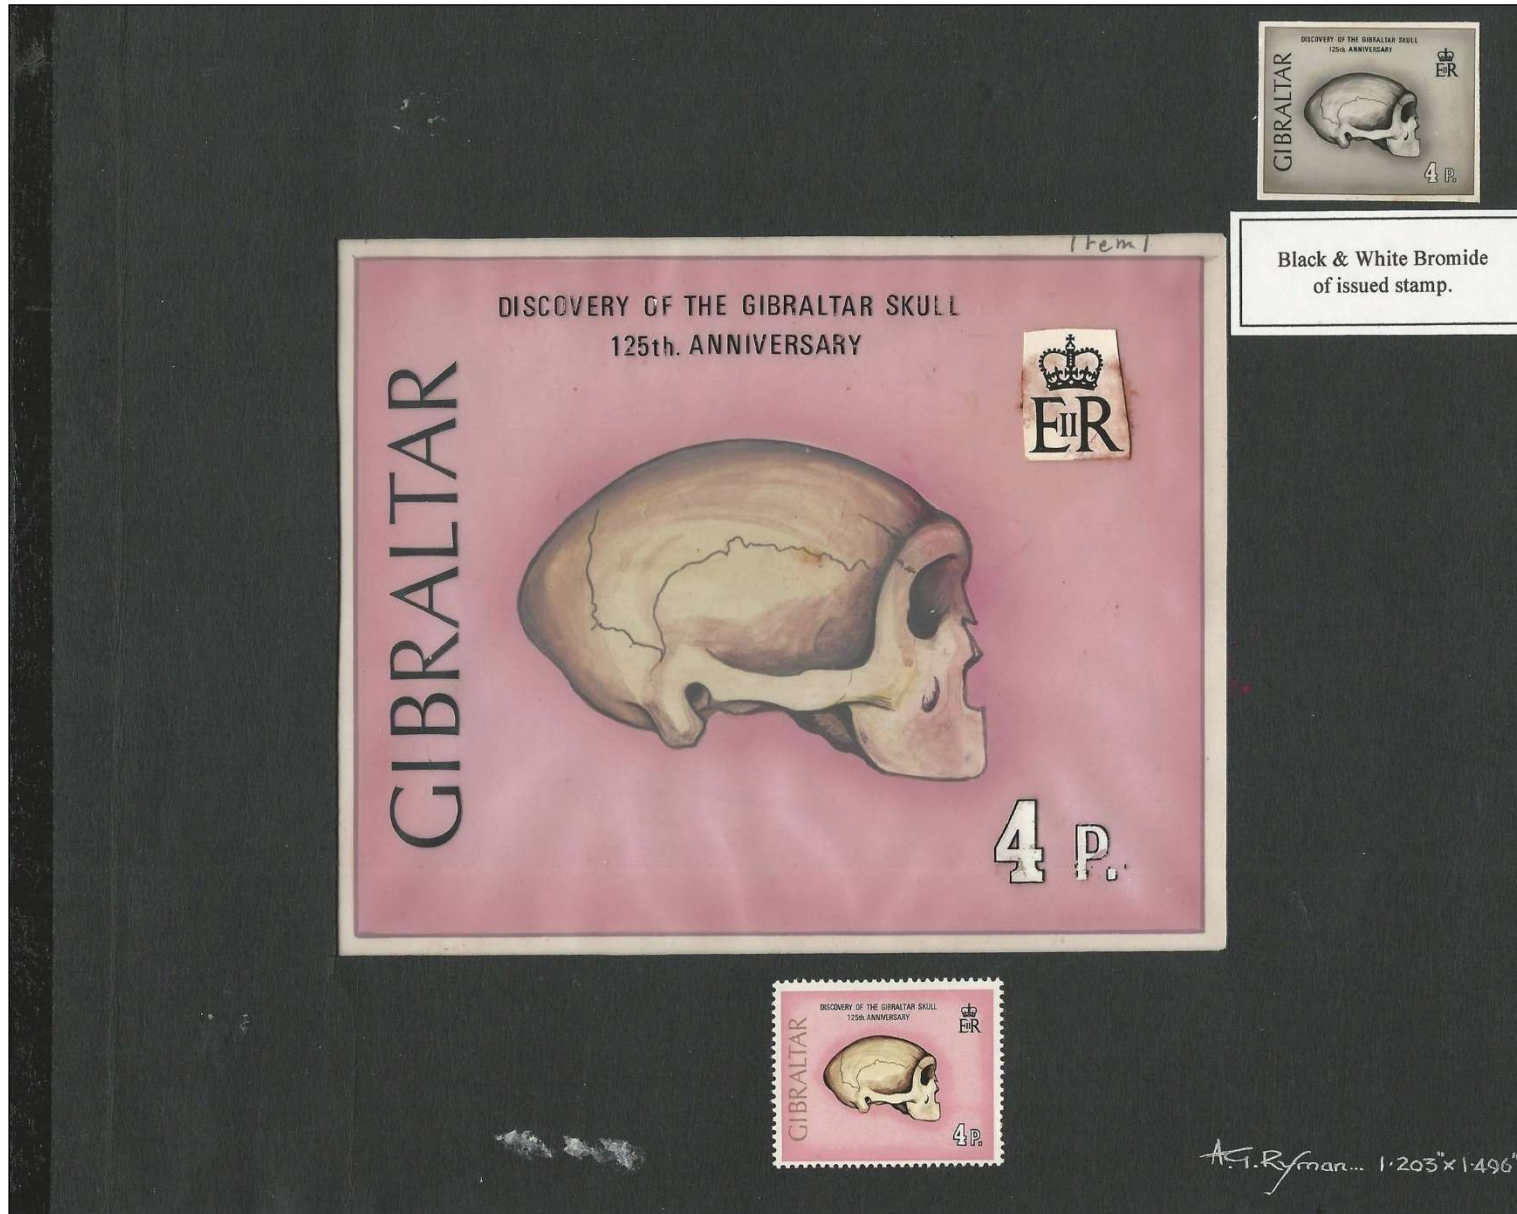

Year of issue	Country	Topic	Designer/Artist	Made with...	Adopted?	Property	Size [mm]	Sketch	Stamp
10.	1973	Gibraltar	<i>Homo neanderthalensis</i>	Alfred George RYMAN	Watercolor	Adopted Issued	Gibraltar National Archives	255 x 205		

1 fem

Black & White Bromide of issued stamp.

A.G. Ryman... 1.205 x 1.496"