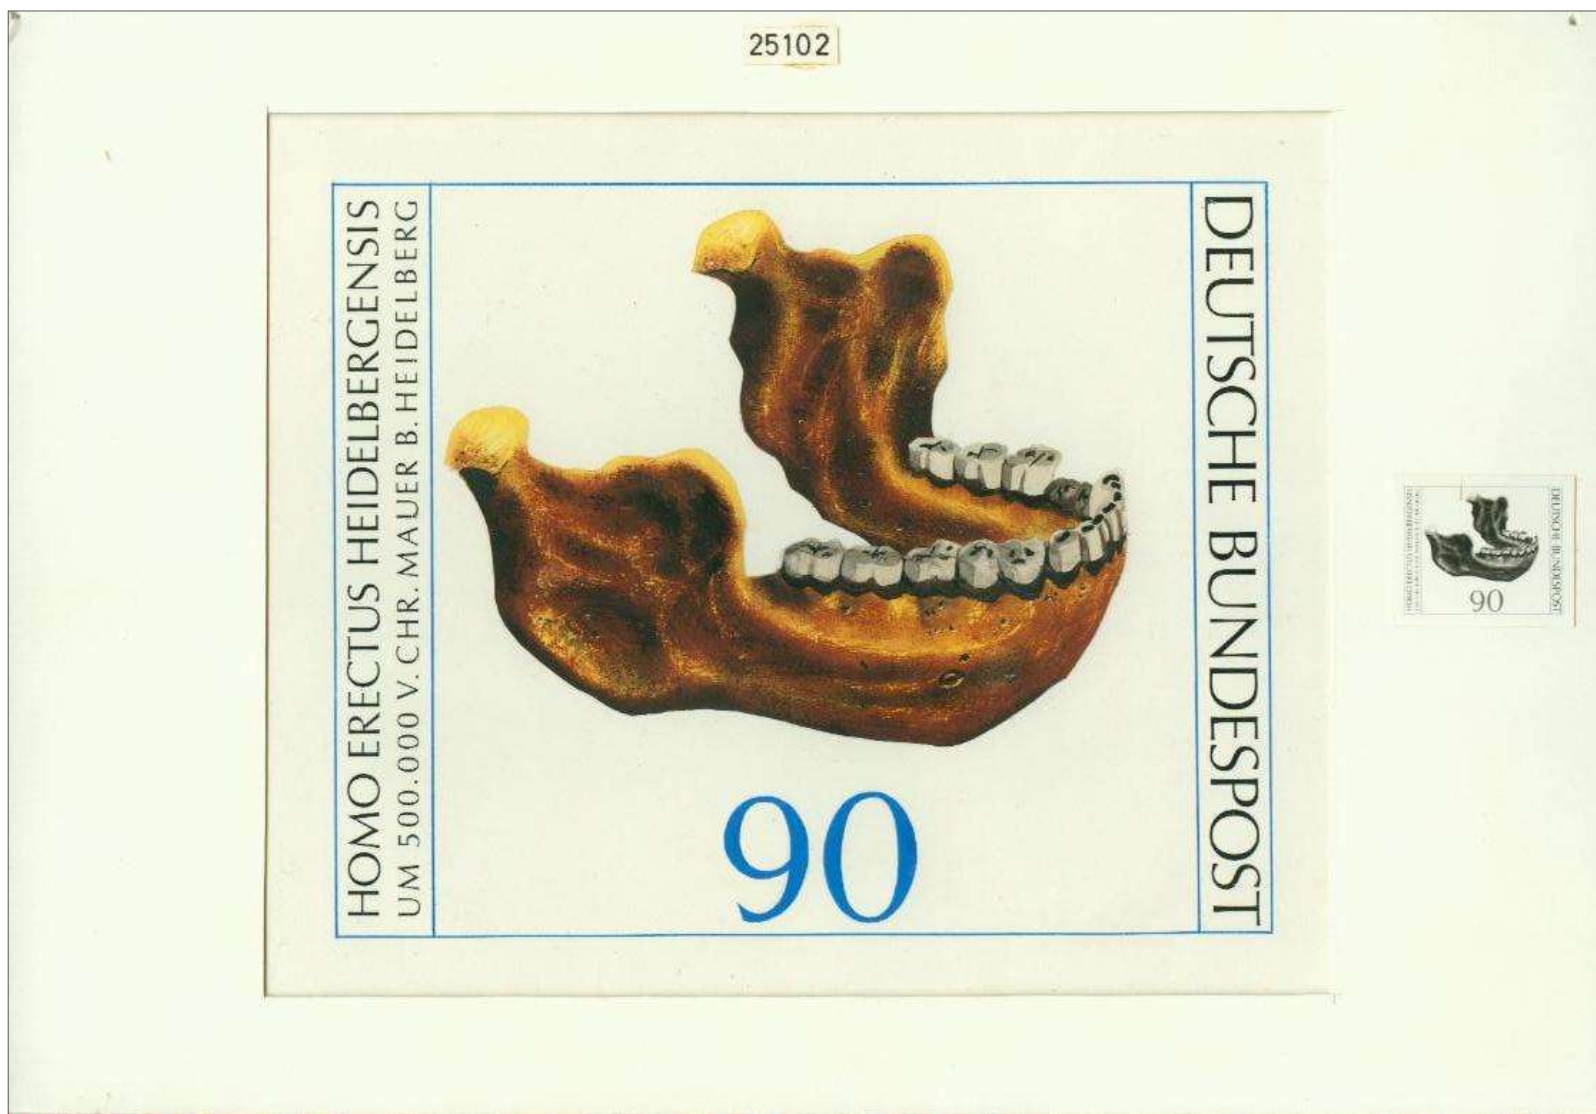

Year of issue	Country	Topic	Designer/Artist	Made with...	Adopted?	Property	Size [mm]	Sketch	Stamp
31a.	1981	Germany	<i>Homo heidelbergensis</i>	Prof. Dr. Paul FROITZHEIM	Pencil/ Watercolor	Non-Adopted Non-Issued	R. SEITZ (Germany)	297 x 210