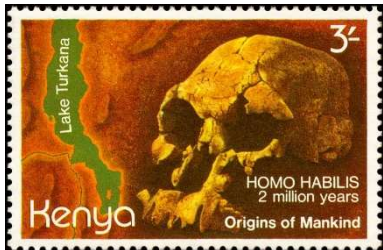

Year of issue	Country	Topic	Designer/Artist	Made with...	Adopted?	Property	Size [mm]	Sketch	Stamp
38.	1982	Kenya	<i>A. robustus</i> <i>H. habilis</i> <i>H. erectus</i>	Adrienne KENNEWAY	Pencil	Non-Adopted Non-Issued	P. BRANDHUBER (Germany)	258 x 179