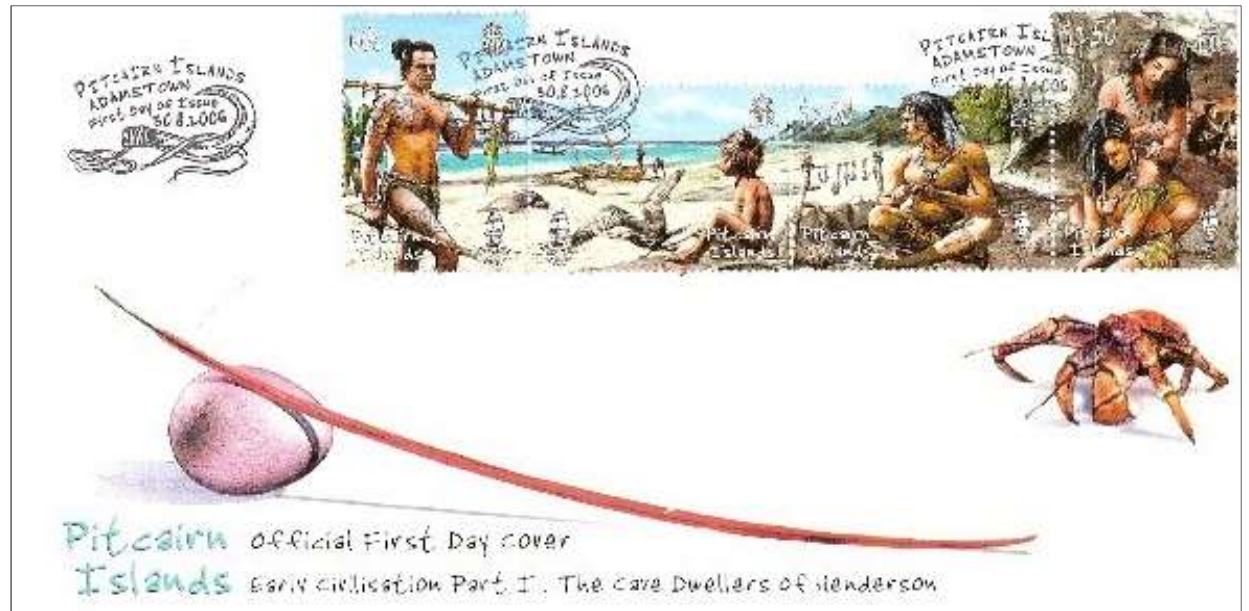

Year of issue	Country	Topic	Designer/Artist	Made with...	Adopted?	Property	Size [mm]	Sketch	Stamp
71.	2006	Pitcairn Island	<i>Homo sapiens</i>	Lukas KUKLER	Pencil	Adopted Issued	P. BRANDHUBER (Germany)	189 x 251