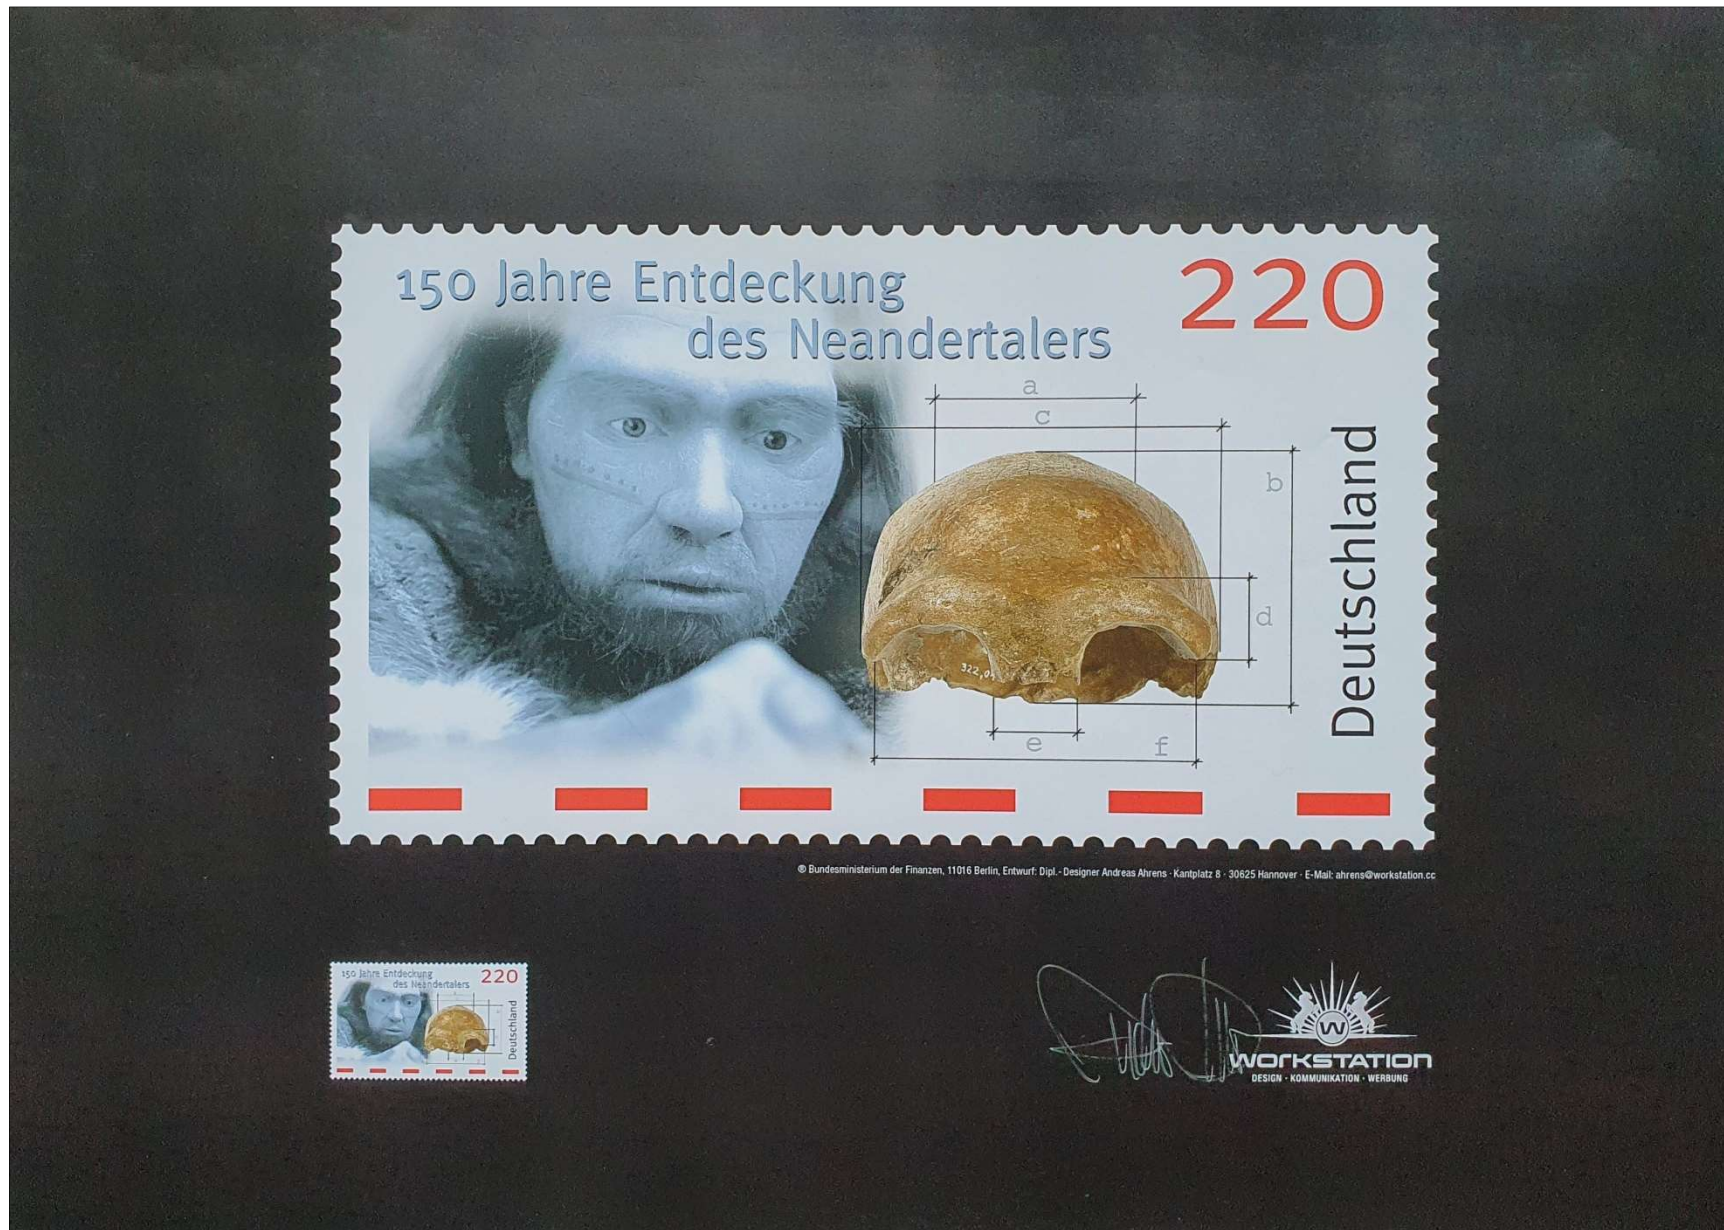

Year of issue	Country	Topic	Designer/Artist	Made with...	Adopted?	Property	Size [mm]	Sketch	Stamp
78.	2006	Germany	<i>Homo neanderthalensis</i>	Andreas AHRENS	Photoshop	Non-Adopted Non-Issued	P. BRANDHUBER (Germany)	410 x 291