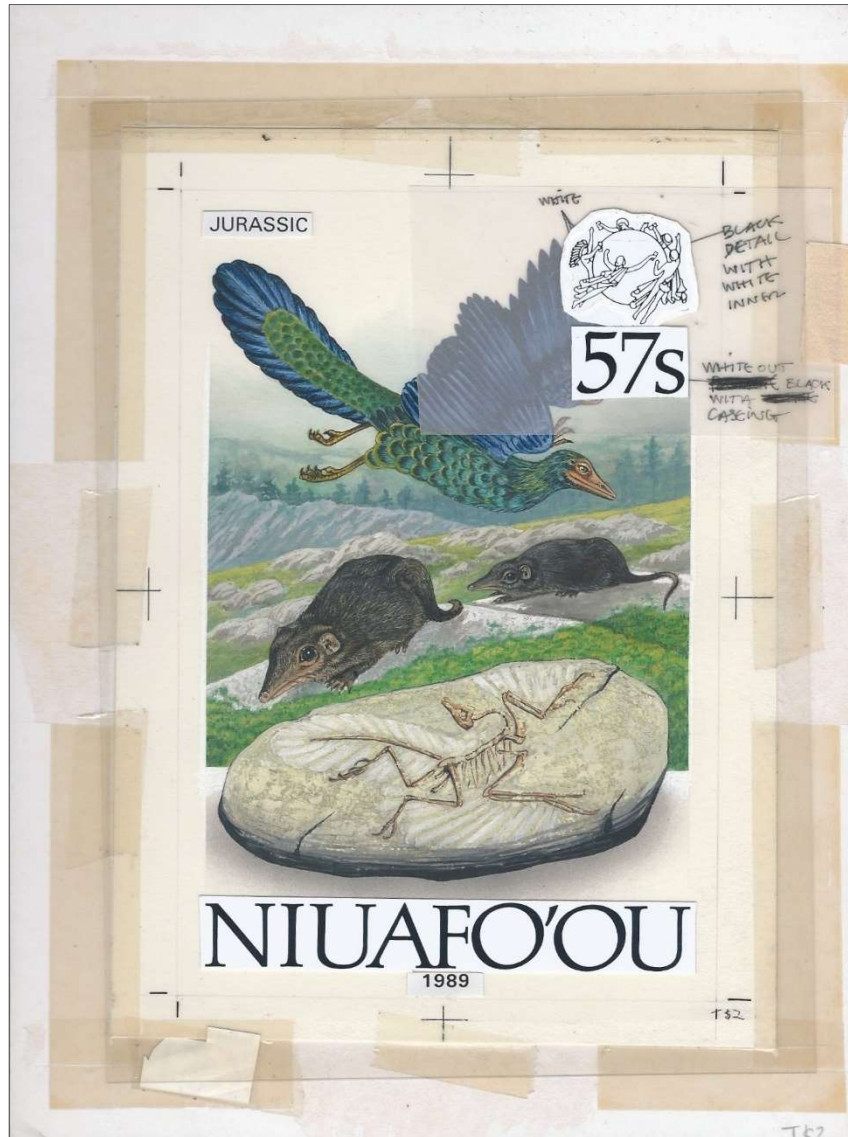

Year of issue	Country	Topic	Designer/Artist	Made with...	Adopted?	Property	Size [mm]	Sketch	Stamp
49.	1989	Niuafu'ou	<i>Purgatorius?</i>	Ray EDGE	Watercolor	Adopted Issued	J. NOAD (USA)	180 x 244