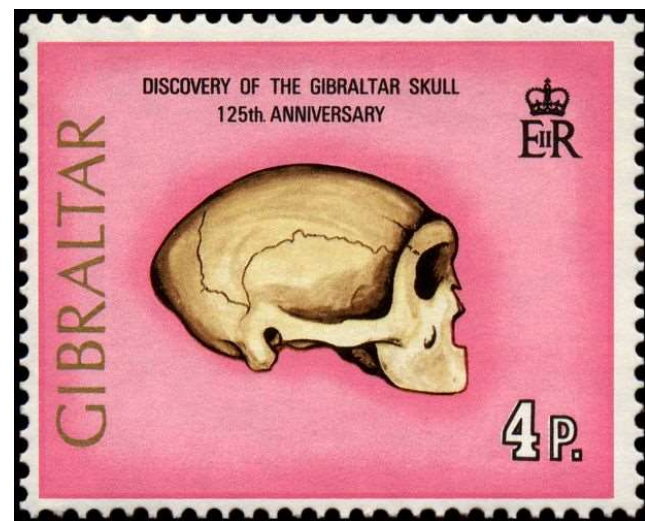

Year of issue	Country	Topic	Designer/Artist	Made with...	Adopted?	Property	Size [mm]	Sketch	Stamp
14.	1973	Gibraltar	<i>Homo neanderthalensis</i>	Alfred George RYMAN	Watercolor	Non-Adopted But Issued	Stephen VINALES (Gibraltar)	100 x 80