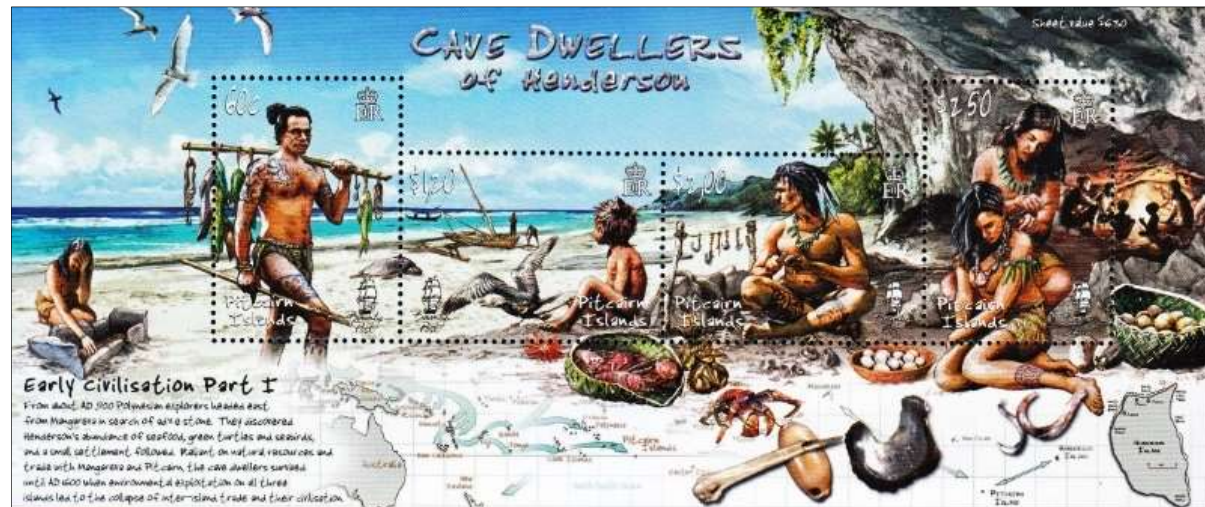

Year of issue	Country	Topic	Designer/Artist	Made with...	Adopted?	Property	Size [mm]	Sketch	Stamp
70.	2006	Pitcairn Island	<i>Homo sapiens</i>	Lukas KUKLER	Pencil	Adopted Issued	P. BRANDHUBER (Germany)	215 x 125