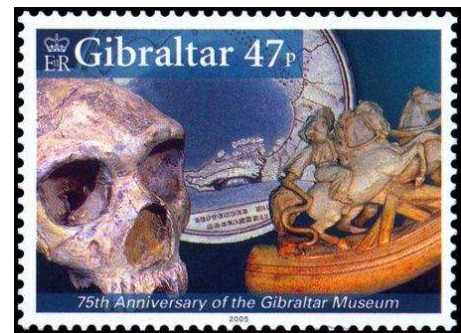

Year of issue	Country	Topic	Designer/Artist	Made with...	Adopted?	Property	Size [mm]	Sketch	Stamp
69.	2005	Gibraltar	<i>Homo neanderthalensis</i>	Sean MATTO	Watercolor	Non-Adopted But-Issued	P. BRANDHUBER (Germany)	230 x 228