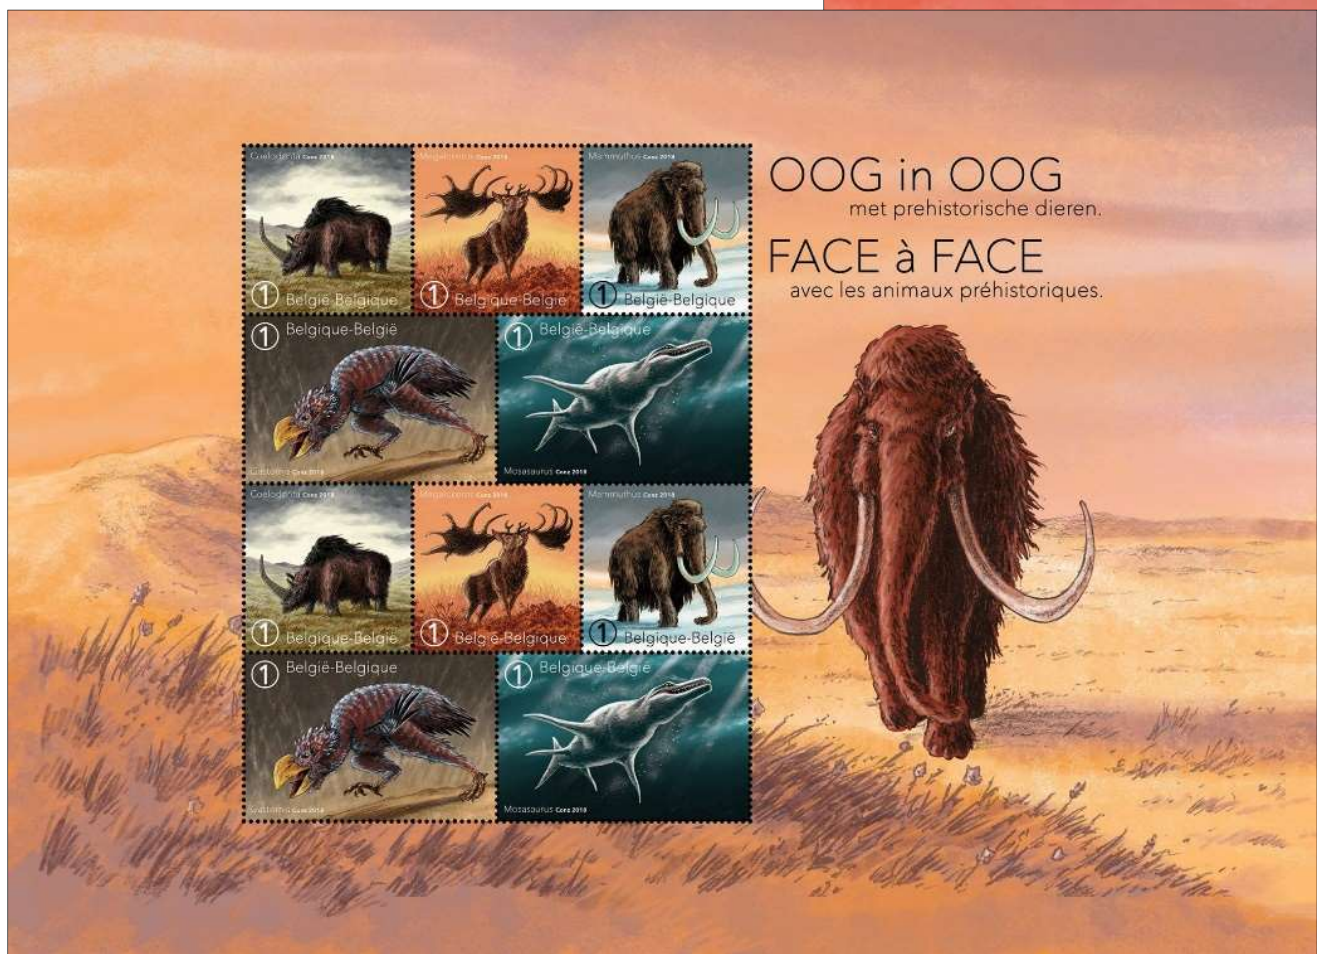

Year of issue	Country	Topic	Designer/Artist	Made with...	Adopted?	Property	Size [mm]	Sketch	Stamp
92.	2018	Belgium	Mammoth	Constantijn VAN CAUWENBERGE	Pencil Watercolor	Adopted Issued	???	???