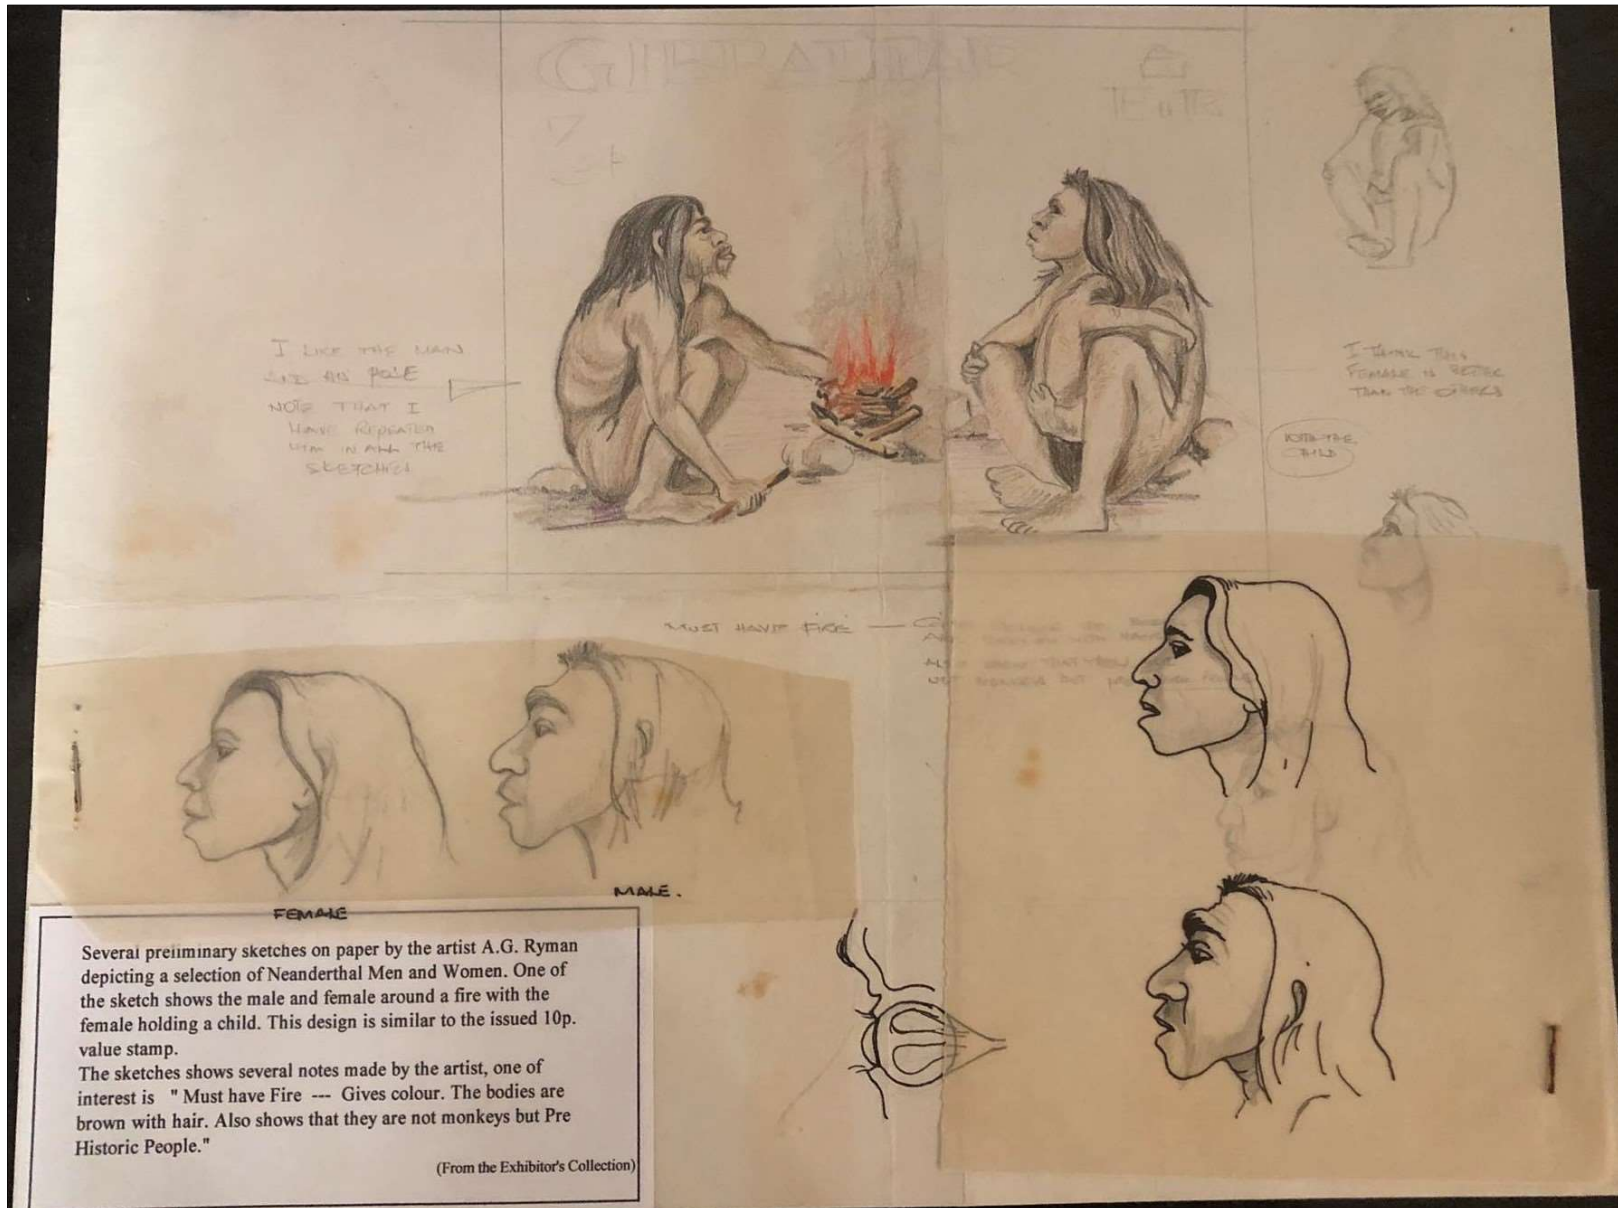

Year of issue	Country	Topic	Designer/Artist	Made with...	Adopted?	Property	Size [mm]	Sketch	Stamp
19.	1973	Gibraltar	<i>Homo neanderthalensis</i>	Alfred George RYMAN	Pencil Watercolor	Adopted Issued	Stephen VINALES (Gibraltar)	Compilation 297 x 230		

Several preliminary sketches on paper by the artist A.G. Ryman depicting a selection of Neanderthal Men and Women. One of the sketch shows the male and female around a fire with the female holding a child. This design is similar to the issued 10p. value stamp.

The sketches shows several notes made by the artist, one of interest is "Must have Fire --- Gives colour. The bodies are brown with hair. Also shows that they are not monkeys but Pre Historic People."

(From the Exhibitor's Collection)