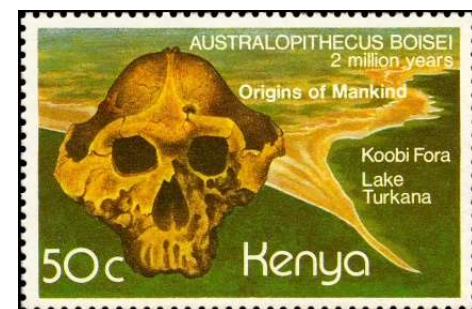

Year of issue	Country	Topic	Designer/Artist	Made with...	Adopted?	Property	Size [mm]	Sketch	Stamp
34.	1982	Kenya	<i>Paranthropus boisei</i>	Adrienne KENNAWAY	Pencil Watercolor	Adopted Issued	P. BRANDHUBER (Germany)	258 x 179