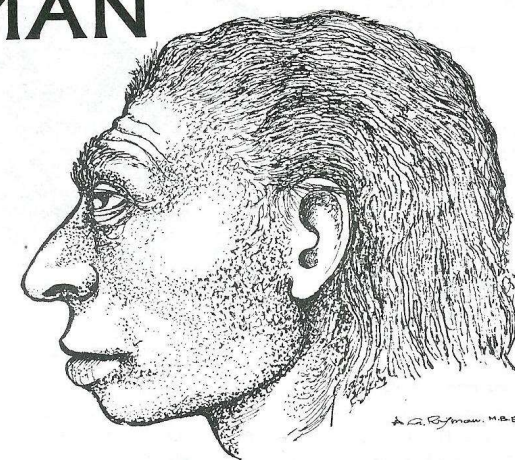

125th Anniversary of the discovery of the 'GIBRALTAR SKULL'

GIBRALTAR NEANDERTHAL WOMAN

**50,000
YEARS
OLD**

THIS GIBRALTAR WOMAN lived in Gibraltar over 50,000 years ago. The face you see depicted above has been reconstructed from a female skull found 125 years ago in an ancient cave-filling at Forbes' Quarry, North Front.

The discovery was announced by Lieutenant Flint, R.A., to Gibraltar Scientific Society on March 3, 1948.

It was the first fossil to be unearthed in Europe of the pre-historic race of NEANDERTHAL MAN, having been excavated eight years before the remains found in the Neander Valley near Düsseldorf, from which the Neanderthal type got its name.