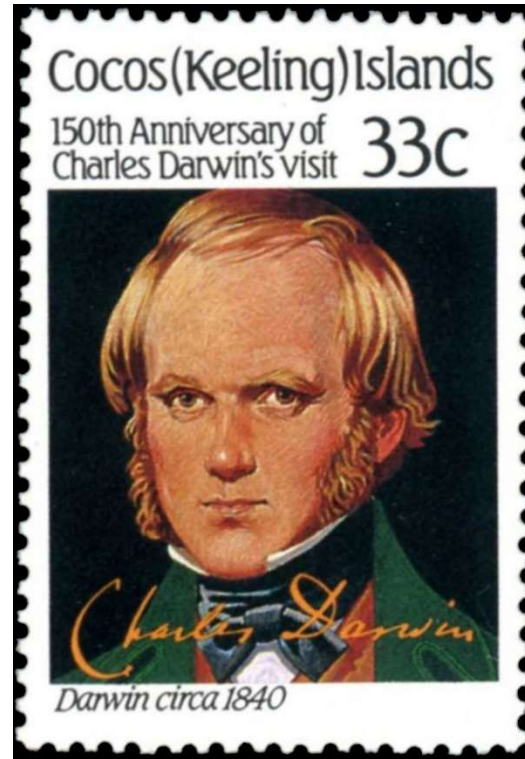

Year of issue	Country	Topic	Designer/Artist	Made with...	Adopted?	Property	Size [mm]	Sketch	Stamp
43.	1986	Coco (Keeling) Islands	C. DARWIN HMS Beagle	Brian CLINTON	Pencil	Adopted Issued	???