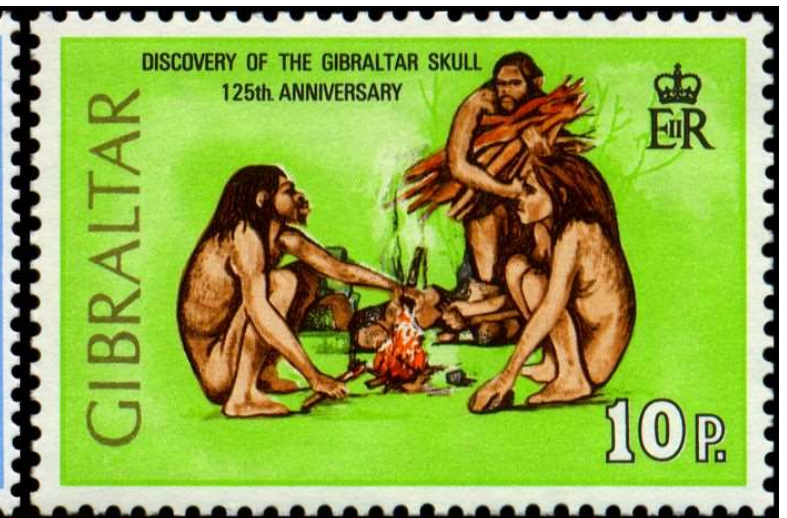

Catalogue with philatelic artworks about the topic „Evolution of mankind and philately“

Catalogue with philatelic artworks about the topic „Evolution of mankind and philately“

	Year of issue	Country	Topic	Designer/Artist	Made with...	Adopted?	Property	Size [mm]	Sketch	Stamp
1.	1960	San Marino	Rock paintings	???	Watercolor	Non-Adopted Non-Issued	P. BRANDHUBER (Germany)	47 x 38 mmm		
2.	1964	GB	Stonehenge	???	Watercolor	Non-Adopted Non-Issued	???	297 x 210		
3.	1965	France	Megalith of Carnac	???	Watercolor	Non-Adopted But-Issued	???	???		
4.	1966	GB	Stonehenge	???	Print	Non-Adopted Non-Issued	???	???		
5.	1966	GB	Stonehenge	???	Print	Non-Adopted Non-Issued	???	297 x 210		
6.	1967	USA	Native Alaskan Prehistoric Inuit	Burt PRINGLE	Pencil Watercolor	Non-Adopted Non-Issued	P. BRANDHUBER (Germany)	280 x 173 Scott No C8		
7.	1968	Hadhramaut Aden	Neanderthal man by Burian	???	Watercolor	Adopted Issued	Fran Adams (USA)	222 x 222		
8.	1968	Lesotho	Rock paintings	Jennifer TOOMBS	Pencil	Adopted Issued	???	???		
8a.	1968	Lesotho	Rock paintings	Jennifer TOOMBS	Pencil	Adopted Issued	???	???		
8b.	1968	Lesotho	Rock paintings	Jennifer TOOMBS	Pencil	Adopted Issued	???	???		