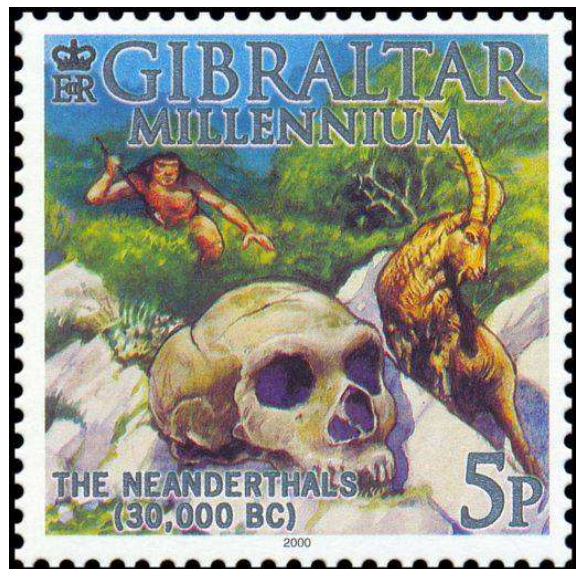

Year of issue	Country	Topic	Designer/Artist	Made with...	Adopted?	Property	Size [mm]	Sketch	Stamp
66.	2000	Gibraltar	<i>Homo neanderthalensis</i>	Christian HOOK	Watercolor	Adopted Issued	P. BRANDHUBER (Germany)	96 x 96