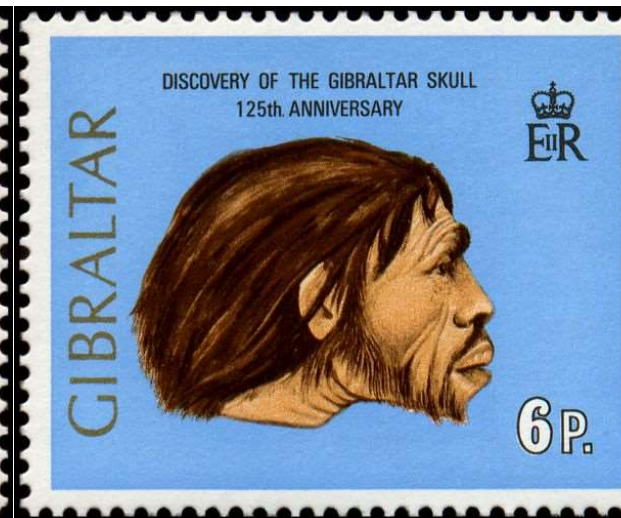

Catalogue with philatelic artworks about the topic „Evolution of mankind and philately“

Catalogue with philatelic artworks about the topic „Evolution of mankind and philately“

	Year of issue	Country	Topic	Designer/Artist	Made with...	Adopted?	Property	Size [mm]	Sketch	Stamp
1.	1960	San Marino	Rock paintings	???	Watercolor	Non-Adopted Non-Issued	P. BRANDHUBER (Germany)	47 x 38 mmm		
2.	1964	GB	Stonehenge	???	Watercolor	Non-Adopted Non-Issued	???	297 x 210		
3.	1965	France	Megalith of Carnac	???	Watercolor	Non-Adopted But-Issued	???	???		
4.	1966	GB	Stonehenge	???	Print	Non-Adopted Non-Issued	???	???		
5.	1966	GB	Stonehenge	???	Print	Non-Adopted Non-Issued	???	297 x 210		
6.	1967	USA	Native Alaskan Prehistoric Inuit	Burt PRINGLE	Pencil Watercolor	Non-Adopted Non-Issued	P. BRANDHUBER (Germany)	280 x 173 Scott No C8		
7.	1968	Hadhramaut Aden	Neanderthal man by Burian	???	Watercolor	Adopted Issued	Fran Adams (USA)	222 x 222		
8.	1968	Lesotho	Rock paintings	Jennifer TOOMBS	Pencil	Adopted Issued	???	???		
8a.	1968	Lesotho	Rock paintings	Jennifer TOOMBS	Pencil	Adopted Issued	???	???		
8b.	1968	Lesotho	Rock paintings	Jennifer TOOMBS	Pencil	Adopted Issued	???	???		