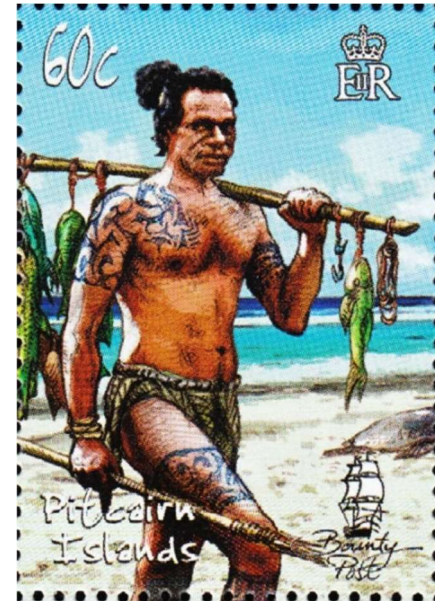

Year of issue	Country	Topic	Designer/Artist	Made with...	Adopted?	Property	Size [mm]	Sketch	Stamp
70.	2006	Pitcairn Island	<i>Homo sapiens</i>	Lukas KUKLER	Pencil	Adopted Issued	P. BRANDHUBER (Germany)	215 x 125