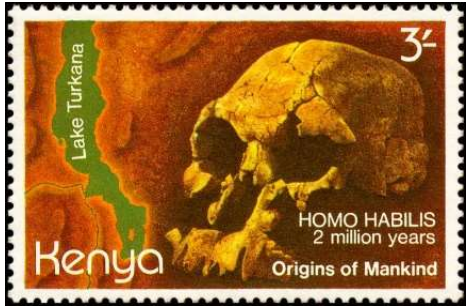

Year of issue	Country	Topic	Designer/Artist	Made with...	Adopted?	Property	Size [mm]	Sketch	Stamp
36.	1982	Kenya	<i>Homo habilis</i>	Adrienne KENNAWAY	Pencil Watercolor	Adopted Issued	P. BRANDHUBER (Germany)	258 x 179