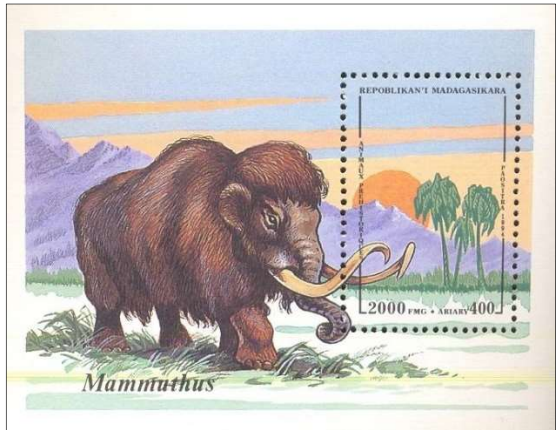

Year of issue	Country	Topic	Designer/Artist	Made with...	Adopted?	Property	Size [mm]	Sketch	Stamp
61.	1994	Madagaskar	Mammut	???	Watercolor	Adopted Issued	???	???