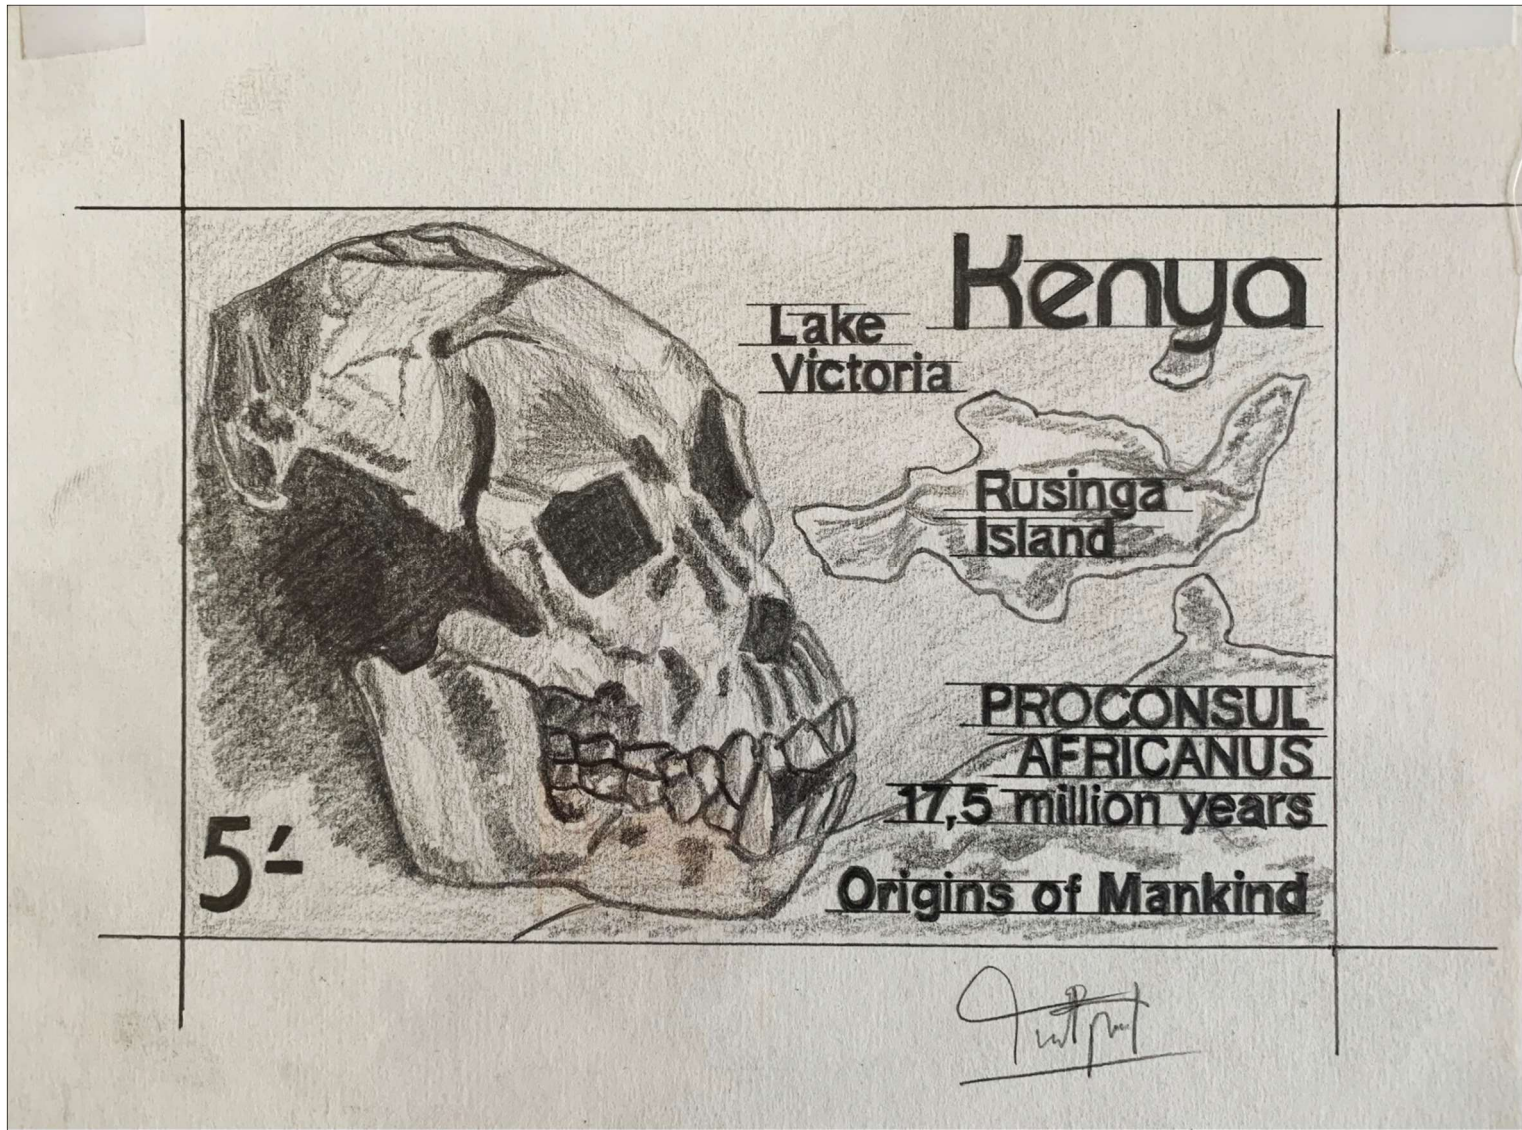

Year of issue	Country	Topic	Designer/Artist	Made with...	Adopted?	Property	Size [mm]	Sketch	Stamp
37.	1982	Kenya	<i>Proconsul africanus</i>	Adrienne KENNAWAY	Pencil	Adopted Issued	V. DAVID (France)	258 x 179