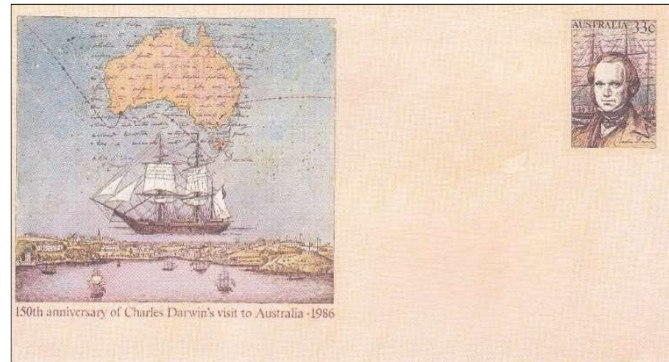

Year of issue	Country	Topic	Designer/Artist	Made with...	Adopted?	Property	Size [mm]	Sketch
46.	1986	Australia	C. DARWIN	Brian CLINTON	Pencil	Non-Adopted Non-Issued	???