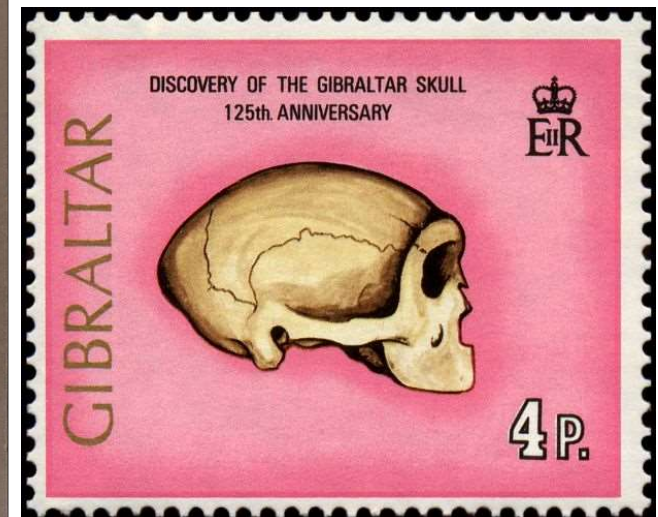

Year of issue	Country	Topic	Designer/Artist	Made with...	Adopted?	Property	Size [mm]	Sketch	Stamp
15.	1973	Gibraltar	<i>Homo neanderthalensis</i>	Alfred George RYMAN	Watercolor	Non-Adopted But Issued	Stephen VINALES (Gibraltar)	124 x 124