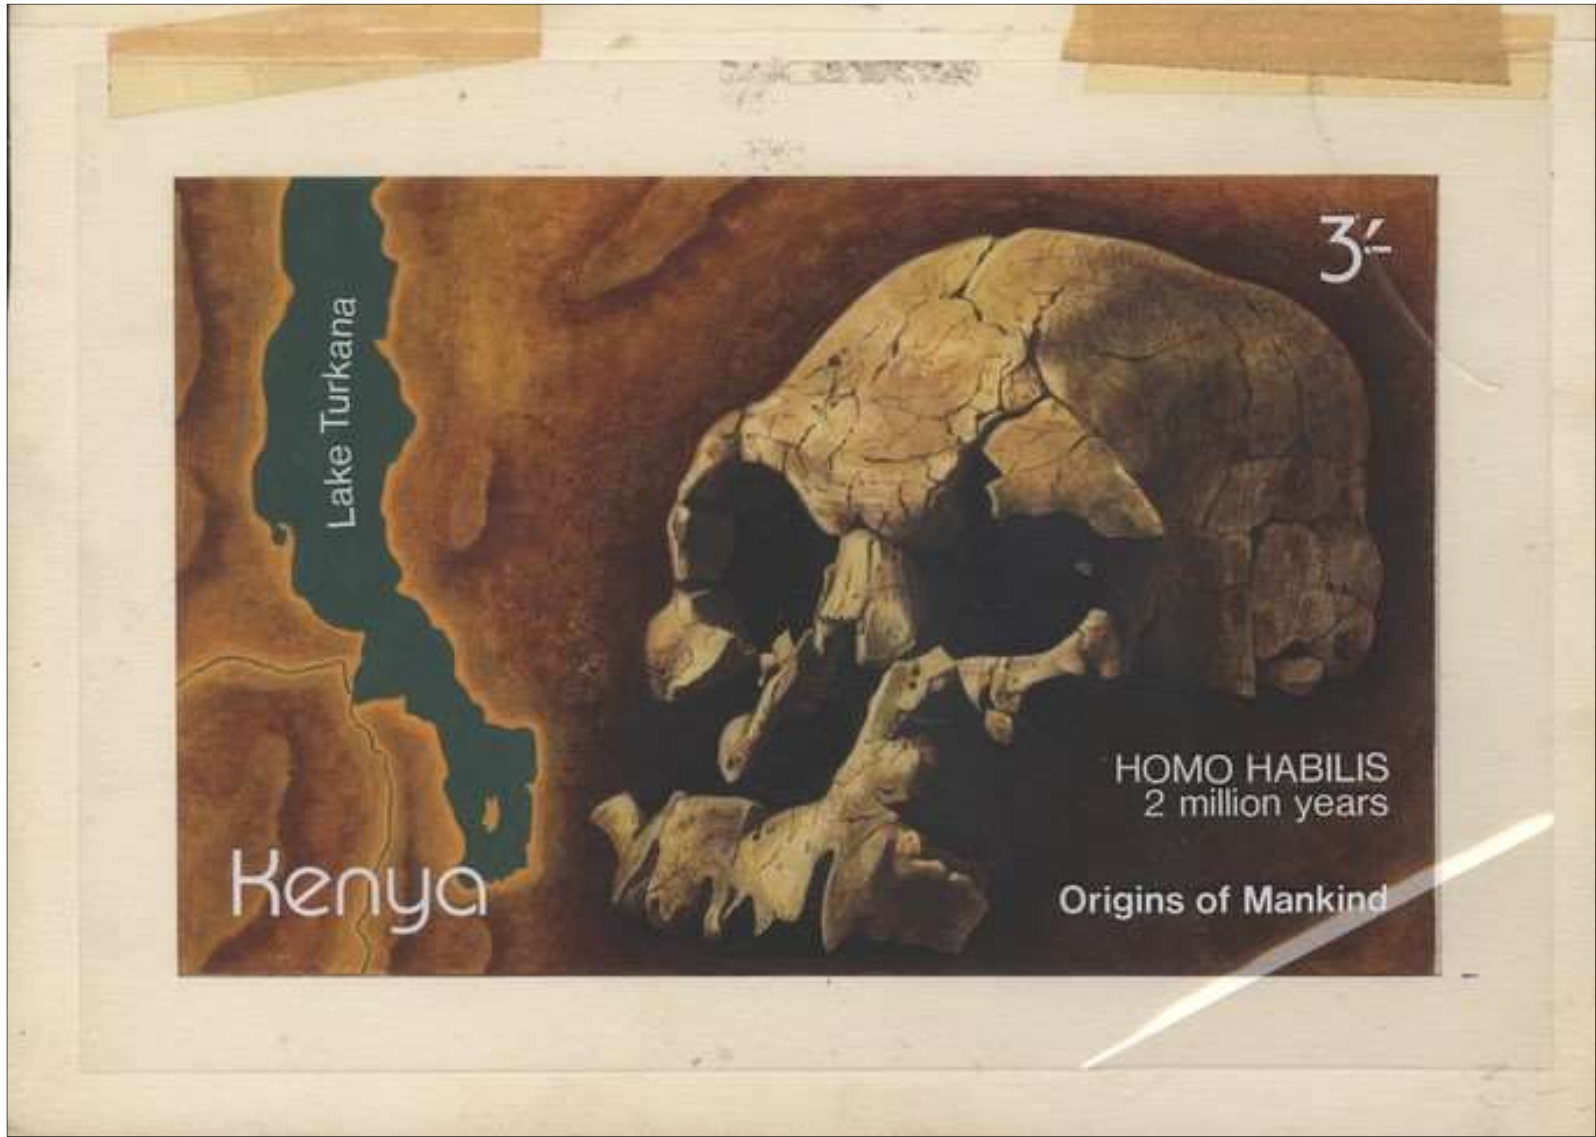

Year of issue	Country	Topic	Designer/Artist	Made with...	Adopted?	Property	Size [mm]	Sketch	Stamp
36.	1982	Kenya	<i>Homo habilis</i>	Adrienne KENNAWAY	Pencil Watercolor	Adopted Issued	P. BRANDHUBER (Germany)	258 x 179