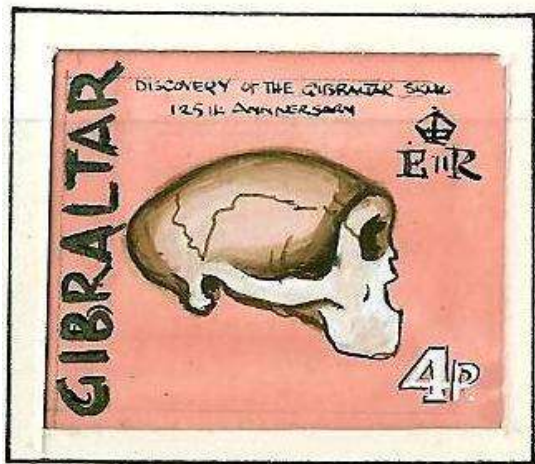

	Year of issue	Country	Topic	Designer/Artist	Made with...	Adopted?	Property	Size [mm]	Sketch	Stamp
12.	1973	Gibraltar	<i>Homo neanderthalensis</i>	Alfred George RYMAN	Watercolor	Adopted Issued	Gibraltar National Archives	255 x 205		

Black & White Bromide
of issued stamp.

A.G. Ryman... 1.12" x 1.676" P.P.

	Year of issue	Country	Topic	Designer/Artist	Made with...	Adopted?	Property	Size [mm]	Sketch	Stamp
13.	1973	Gibraltar	<i>Homo neanderthalensis</i>	Alfred George RYMAN	Watercolor	Adopted Issued	P. BRANDHUBER (Germany)	2x 36 x 29 1x 40 x 25		