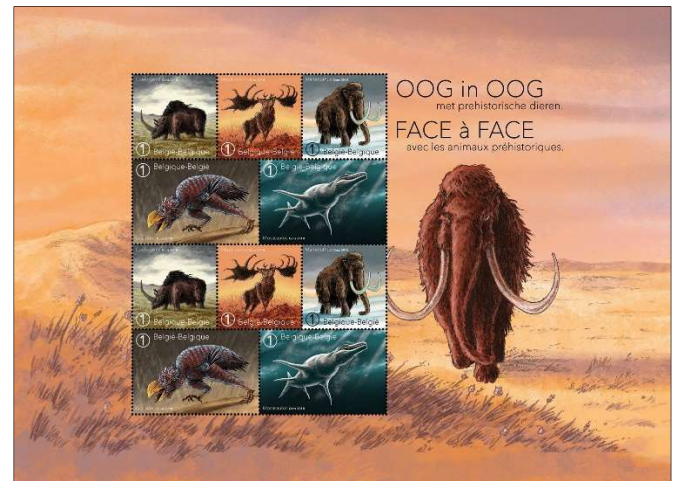

Year of issue	Country	Topic	Designer/Artist	Made with...	Adopted?	Property	Size [mm]	Sketch	Stamp
94.	2018	Belgium	Mammoth	Constantijn VAN CAUWENBERGE	Pencil	Adopted Issued	P. BRANDHUBER (Germany)	180 x 245