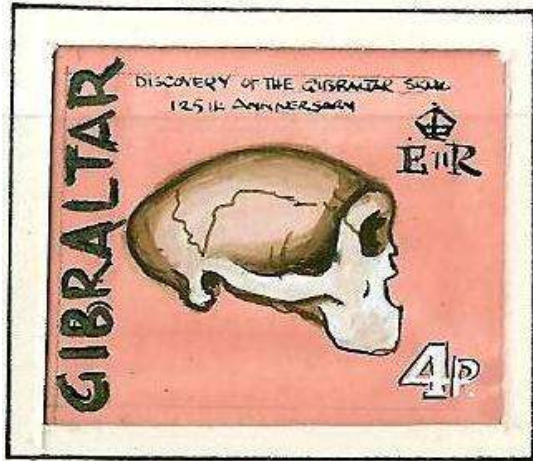

Catalogue with philatelic artworks about the topic „Evolution of mankind and philately“

Catalogue with philatelic artworks about the topic „Evolution of mankind and philately“

	Year of issue	Country	Topic	Designer/Artist	Made with...	Adopted?	Property	Size [mm]	Sketch	Stamp
1.	1960	San Marino	Rock paintings	???	Watercolor	Non-Adopted Non-Issued	P. BRANDHUBER (Germany)	47 x 38 mmm		
2.	1964	GB	Stonehenge	???	Watercolor	Non-Adopted Non-Issued	???	297 x 210		
3.	1965	France	Megalith of Carnac	???	Watercolor	Non-Adopted But-Issued	???	???		
4.	1966	GB	Stonehenge	???	Print	Non-Adopted Non-Issued	???	???		
5.	1966	GB	Stonehenge	???	Print	Non-Adopted Non-Issued	???	297 x 210		
6.	1967	USA	Native Alaskan Prehistoric Inuit	Burt PRINGLE	Pencil Watercolor	Non-Adopted Non-Issued	P. BRANDHUBER (Germany)	280 x 173 Scott No C8		
7.	1968	Hadhramaut Aden	Neanderthal man by Burian	???	Watercolor	Adopted Issued	Fran Adams (USA)	222 x 222		
8.	1968	Lesotho	Rock paintings	Jennifer TOOMBS	Pencil	Adopted Issued	???	???		
8a.	1968	Lesotho	Rock paintings	Jennifer TOOMBS	Pencil	Adopted Issued	???	???		
8b.	1968	Lesotho	Rock paintings	Jennifer TOOMBS	Pencil	Adopted Issued	???	???		