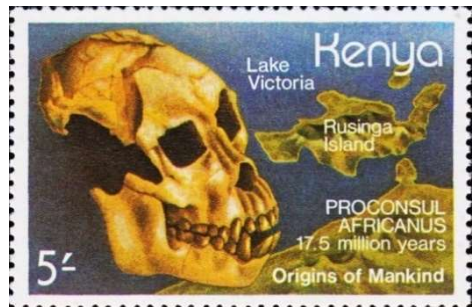

Year of issue	Country	Topic	Designer/Artist	Made with...	Adopted?	Property	Size [mm]	Sketch	Stamp
33.	1982	Kenya	<i>Proconsul africanus</i>	Adrienne KENNAWAY	Pencil	Adopted Issued	P. BRANDHUBER (Germany)	258 x 179