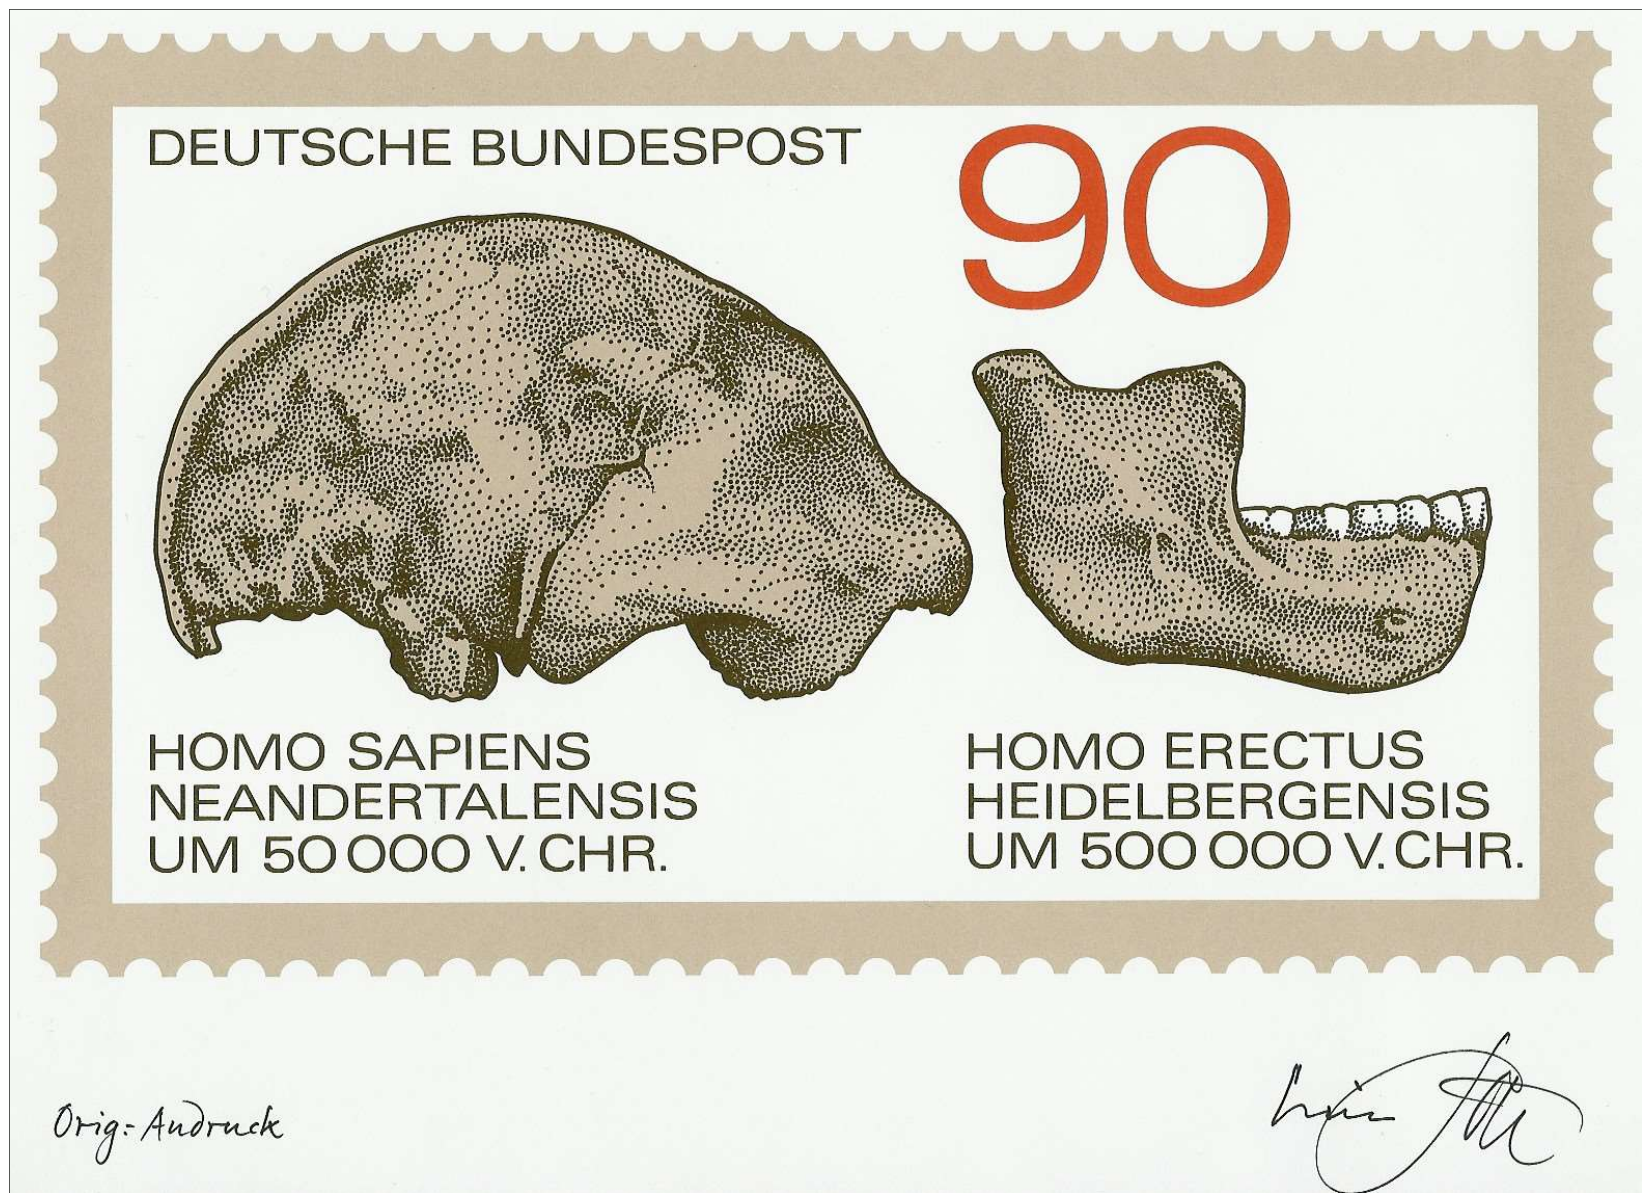

Year of issue	Country	Topic	Designer/Artist	Made with...	Adopted?	Property	Size [mm]	Sketch	Stamp
25.	1981	Germany	<i>Homo neanderthalensis</i> <i>Homo heidelbergensis</i>	Erwin POELL	Pencil/ Watercolor	Adopted Non-Issued	P. BRANDHUBER (Germany)	297 x 210