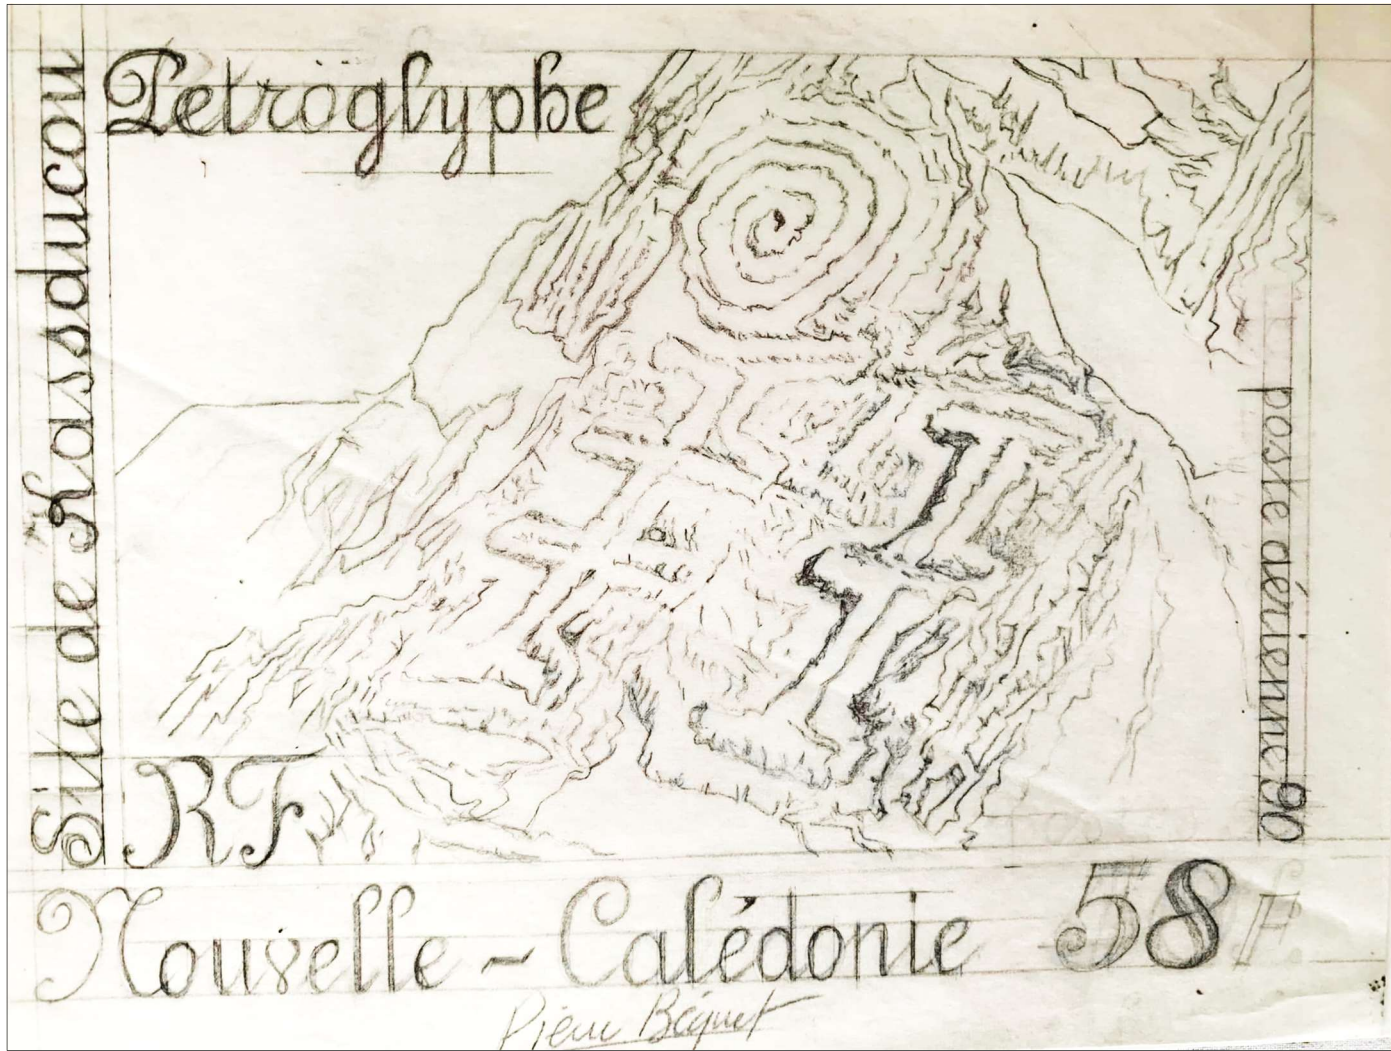

Year of issue	Country	Topic	Designer/Artist	Made with...	Adopted?	Property	Size [mm]	Sketch	Stamp
58.	1990	New Caledonia	Petroglyphs	P. BEQUET	Pencil	Adopted Issued	V. DAVID (France)	210 x 297