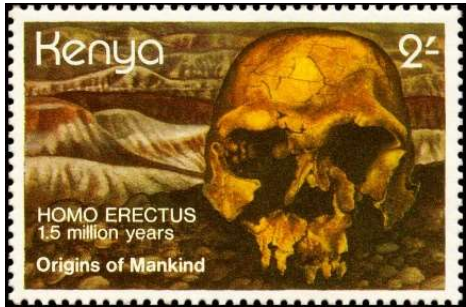

Year of issue	Country	Topic	Designer/Artist	Made with...	Adopted?	Property	Size [mm]	Sketch	Stamp
35.	1982	Kenya	<i>Homo eragster</i>	Adrienne KENNAWAY	Pencil Watercolor	Adopted Issued	P. BRANDHUBER (Germany)	258 x 179