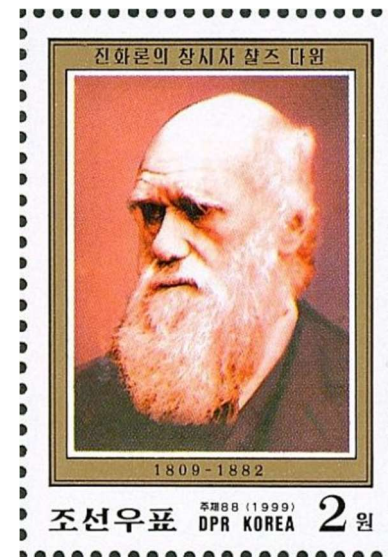

Year of issue	Country	Topic	Designer/Artist	Made with...	Adopted?	Property	Size [mm]	Sketch	Stamp
65.	1999	North Korea	Charles DARWIN	???	Watercolor	Adopted Issued	P. BRANDHUBER (Germany)	172 x 122