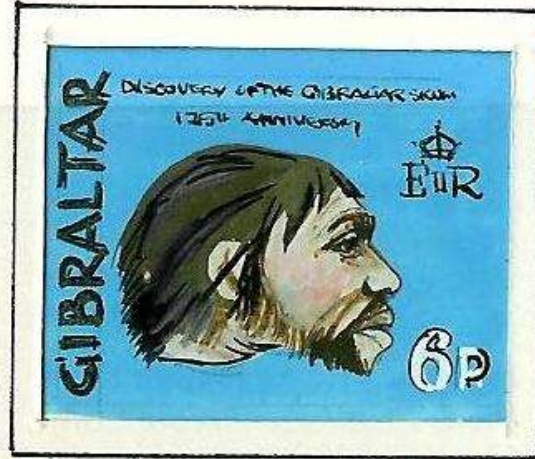

Catalogue with philatelic artworks about the topic „Evolution of mankind and philately“

Catalogue with philatelic artworks about the topic „Evolution of mankind and philately“

	Year of issue	Country	Topic	Designer/Artist	Made with...	Adopted?	Property	Size [mm]	Sketch	Stamp
1.	1960	San Marino	Rock paintings	???	Watercolor	Non-Adopted Non-Issued	P. BRANDHUBER (Germany)	47 x 38 mmm		
2.	1964	GB	Stonehenge	???	Watercolor	Non-Adopted Non-Issued	???	297 x 210		
3.	1965	France	Megalith of Carnac	???	Watercolor	Non-Adopted But-Issued	???	???		
4.	1966	GB	Stonehenge	???	Print	Non-Adopted Non-Issued	???	???		
5.	1966	GB	Stonehenge	???	Print	Non-Adopted Non-Issued	???	297 x 210		
6.	1967	USA	Native Alaskan Prehistoric Inuit	Burt PRINGLE	Pencil Watercolor	Non-Adopted Non-Issued	P. BRANDHUBER (Germany)	280 x 173 Scott No C8		
7.	1968	Hadhramaut Aden	Neanderthal man by Burian	???	Watercolor	Adopted Issued	Fran Adams (USA)	222 x 222		
8.	1968	Lesotho	Rock paintings	Jennifer TOOMBS	Pencil	Adopted Issued	???	???		
8a.	1968	Lesotho	Rock paintings	Jennifer TOOMBS	Pencil	Adopted Issued	???	???		
8b.	1968	Lesotho	Rock paintings	Jennifer TOOMBS	Pencil	Adopted Issued	???	???		