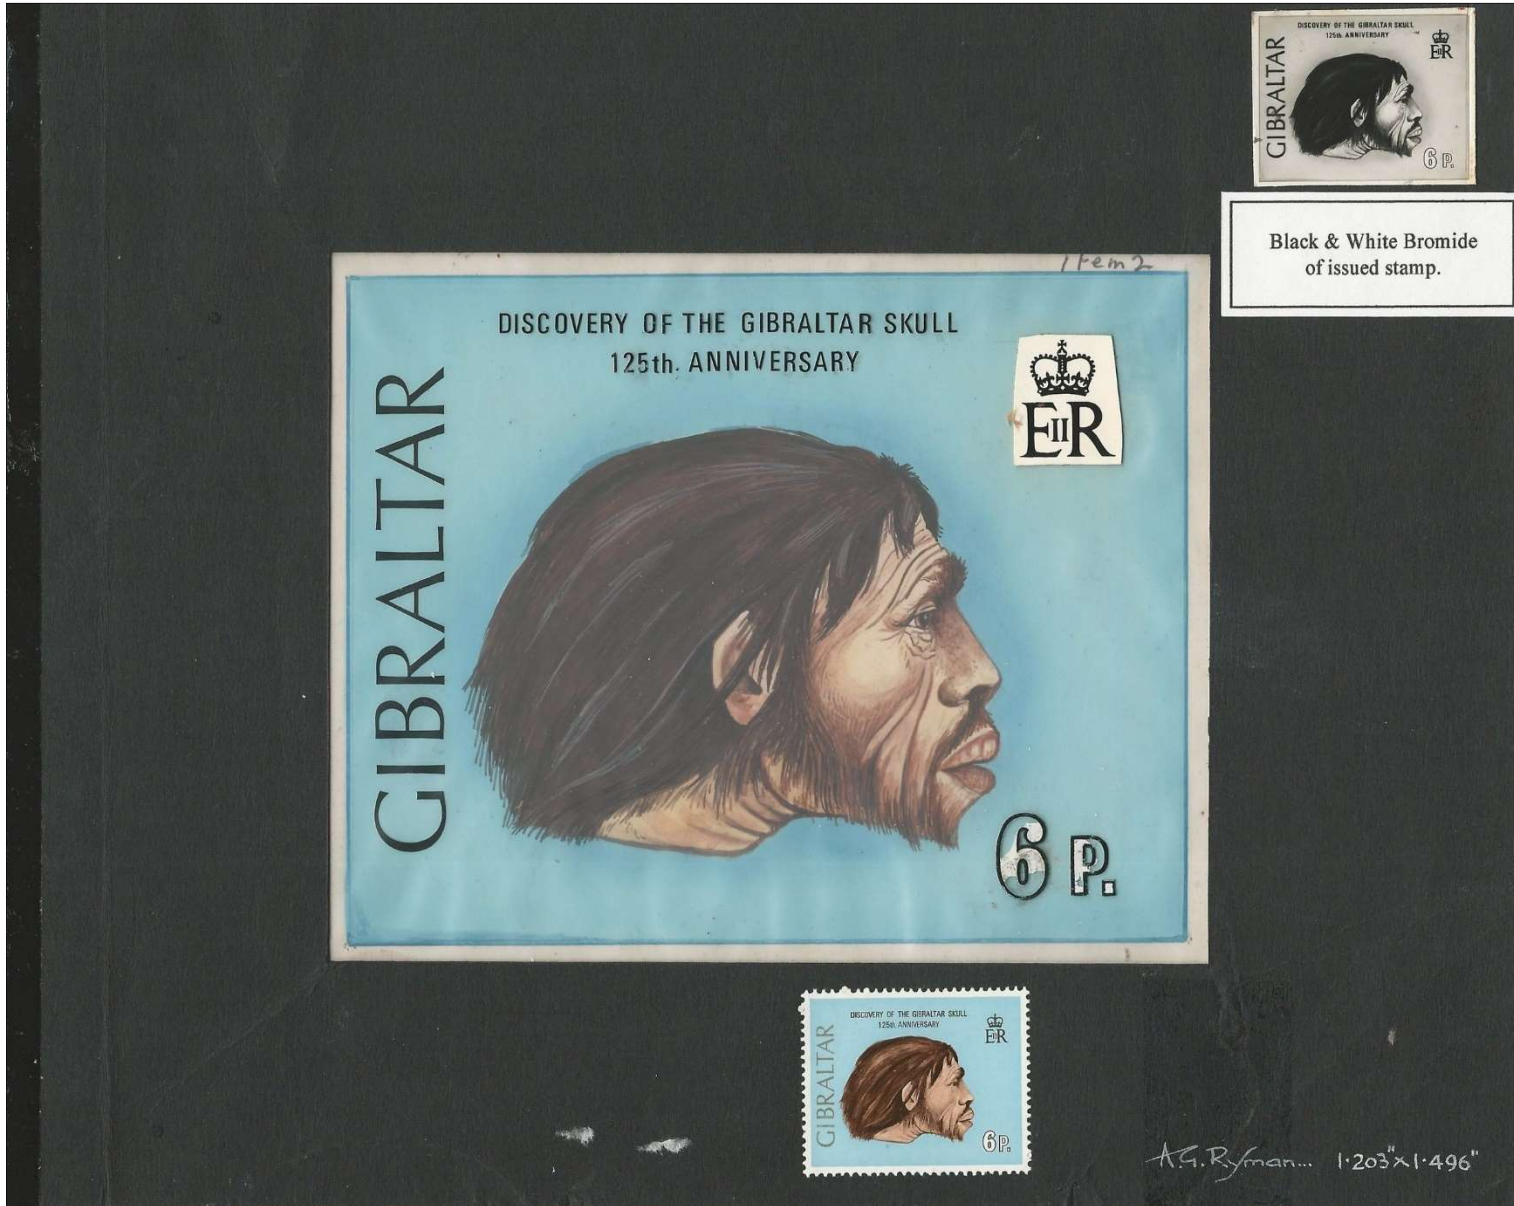

Year of issue	Country	Topic	Designer/Artist	Made with...	Adopted?	Property	Size [mm]	Sketch	Stamp
11.	1973	Gibraltar	<i>Homo neanderthalensis</i>	Alfred George RYMAN	Watercolor	Adopted Issued	Gibraltar National Archives	255 x 205