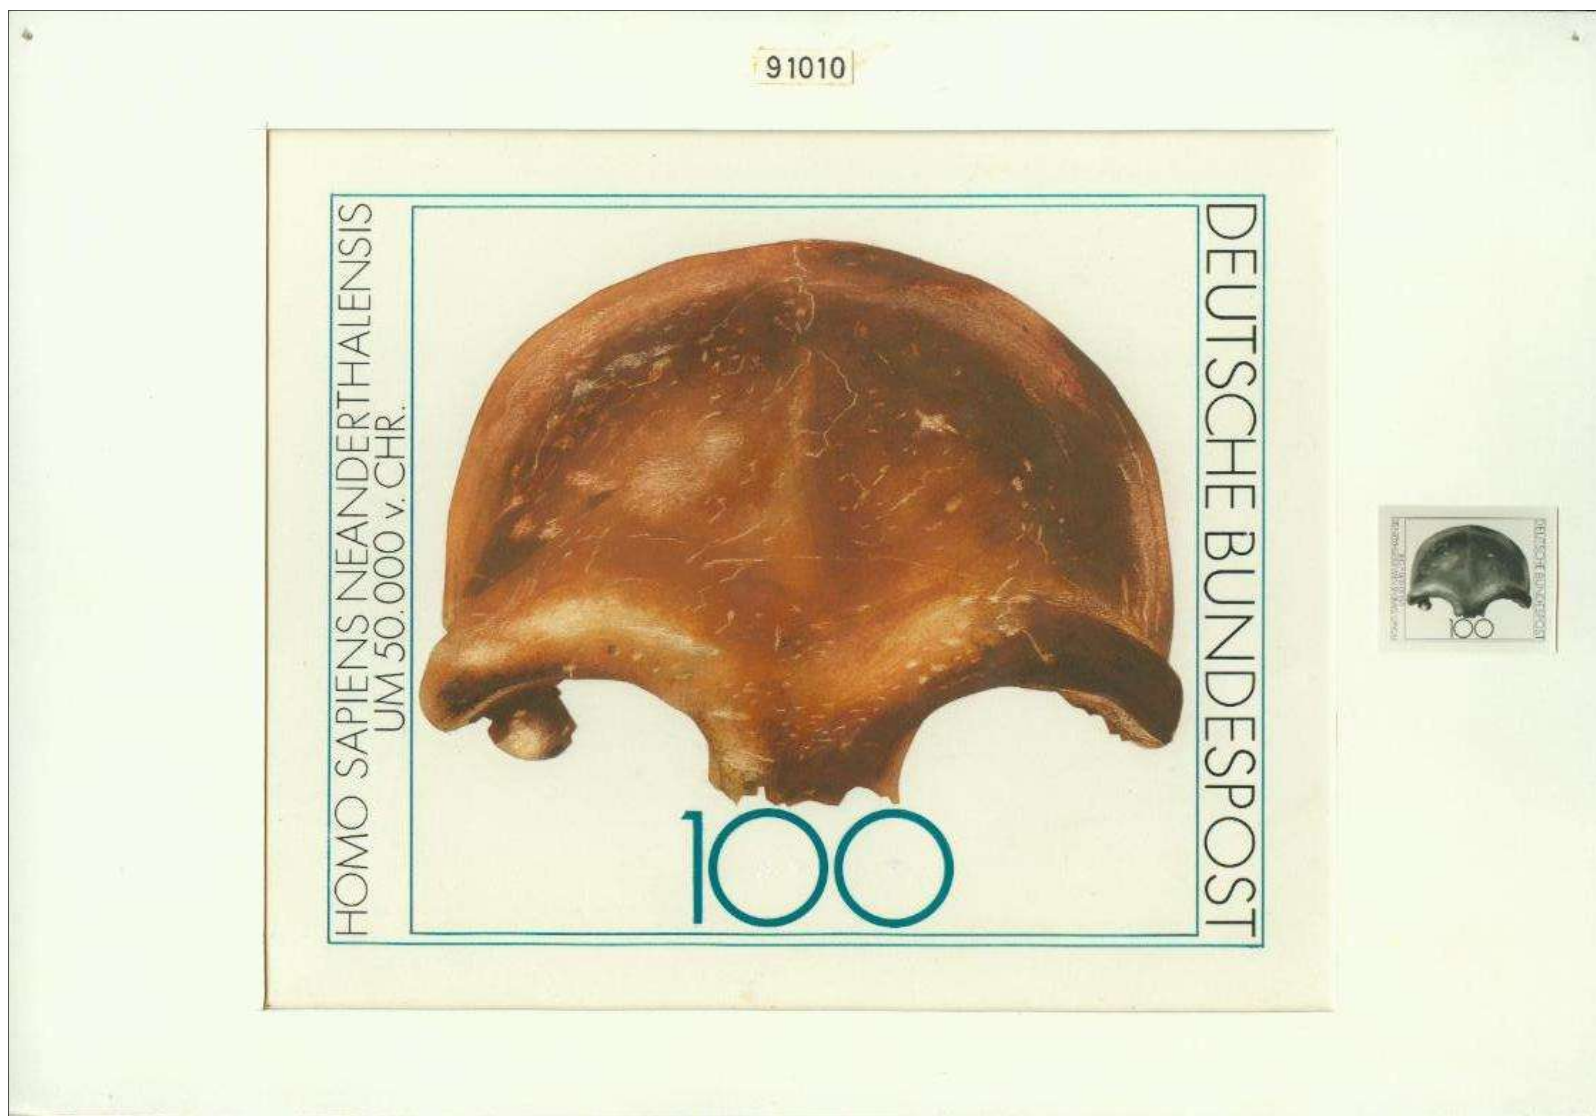

Year of issue	Country	Topic	Designer/Artist	Made with...	Adopted?	Property	Size [mm]	Sketch	Stamp
30.	1981	Germany	<i>Homo neanderthalensis</i>	Prof. Dr. Paul FROITZHEIM	Pencil/ Watercolor	Non-Adopted Non-Issued	R. SEITZ (Germany)	297 x 210