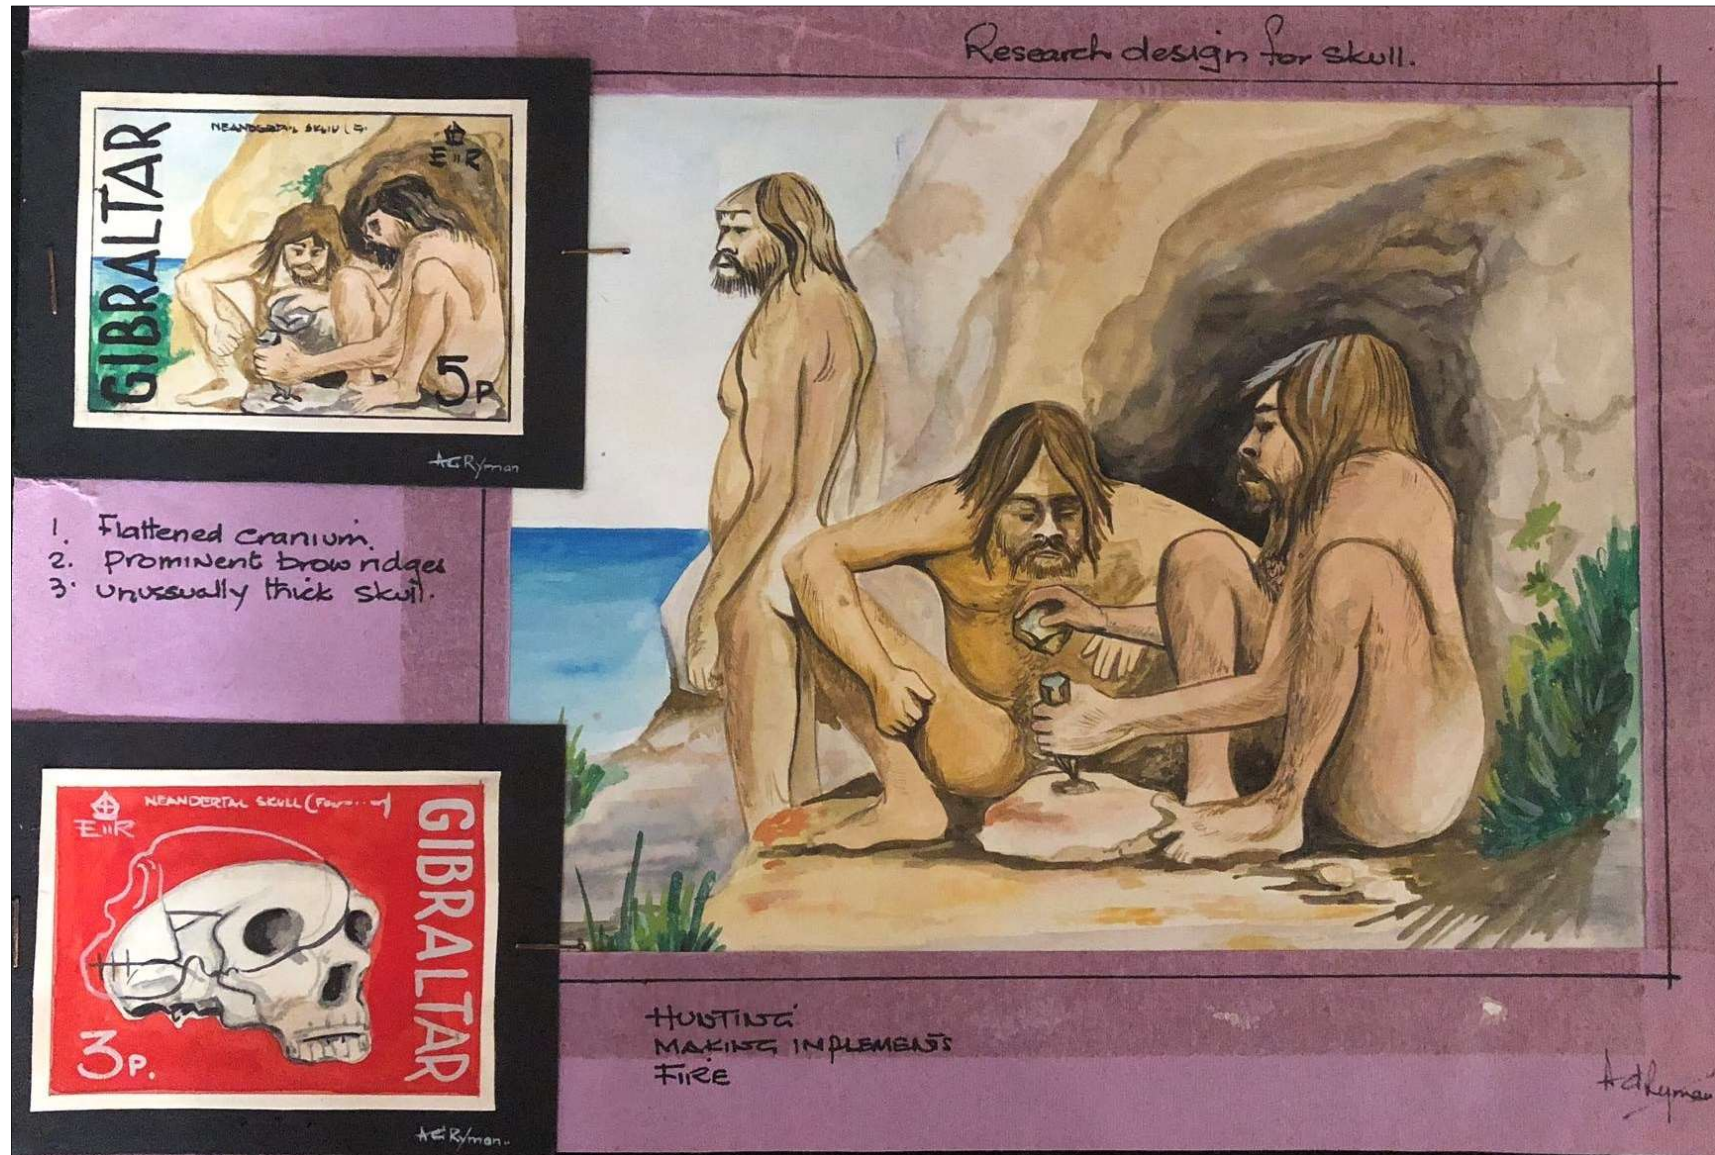

Year of issue	Country	Topic	Designer/Artist	Made with...	Adopted?	Property	Size [mm]	Sketch	Stamp
18.	1973	Gibraltar	<i>Homo neanderthalensis</i>	Alfred George RYMAN	Watercolor	Adopted Issued	Stephen VINALES (Gibraltar)	Compilation 318 x 220