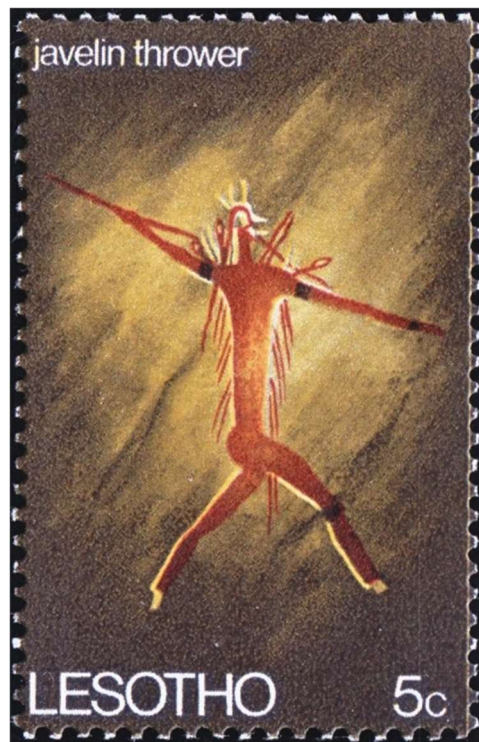

Year of issue	Country	Topic	Designer/Artist	Made with...	Adopted?	Property	Size [mm]	Sketch	Stamp
8c.	1968	Lesotho	Rock paintings	Jennifer TOOMBS	Pencil	Adopted Issued	???	???