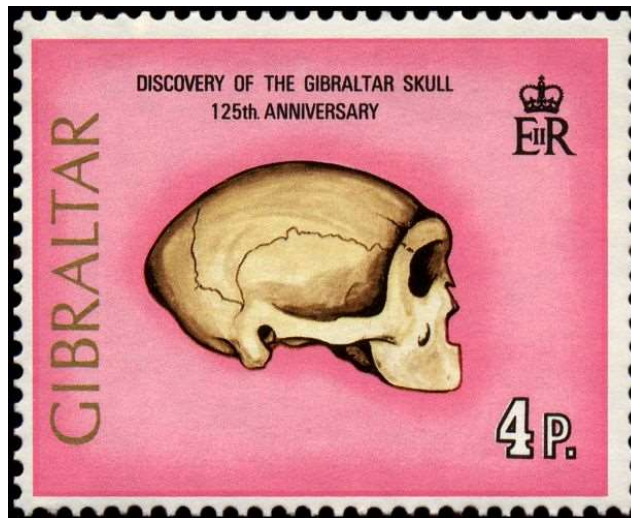

Catalogue with philatelic artworks about the topic „Evolution of mankind and philately“

Catalogue with philatelic artworks about the topic „Evolution of mankind and philately“

	Year of issue	Country	Topic	Designer/Artist	Made with...	Adopted?	Property	Size [mm]	Sketch	Stamp
1.	1960	San Marino	Rock paintings	???	Watercolor	Non-Adopted Non-Issued	P. BRANDHUBER (Germany)	47 x 38 mmm		
2.	1964	GB	Stonehenge	???	Watercolor	Non-Adopted Non-Issued	???	297 x 210		
3.	1965	France	Megalith of Carnac	???	Watercolor	Non-Adopted But-Issued	???	???		
4.	1966	GB	Stonehenge	???	Print	Non-Adopted Non-Issued	???	???		
5.	1966	GB	Stonehenge	???	Print	Non-Adopted Non-Issued	???	297 x 210		
6.	1967	USA	Native Alaskan Prehistoric Inuit	Burt PRINGLE	Pencil Watercolor	Non-Adopted Non-Issued	P. BRANDHUBER (Germany)	280 x 173 Scott No C8		
7.	1968	Hadhramaut Aden	Neanderthal man by Burian	???	Watercolor	Adopted Issued	Fran Adams (USA)	222 x 222		
8.	1968	Lesotho	Rock paintings	Jennifer TOOMBS	Pencil	Adopted Issued	???	???		
8a.	1968	Lesotho	Rock paintings	Jennifer TOOMBS	Pencil	Adopted Issued	???	???		
8b.	1968	Lesotho	Rock paintings	Jennifer TOOMBS	Pencil	Adopted Issued	???	???		