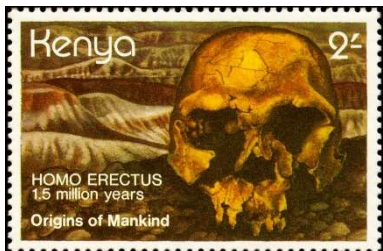

Year of issue	Country	Topic	Designer/Artist	Made with...	Adopted?	Property	Size [mm]	Sketch	Stamp
38.	1982	Kenya	<i>A. robustus</i> <i>H. habilis</i> <i>H. erectus</i>	Adrienne KENNEWAY	Pencil	Non-Adopted Non-Issued	P. BRANDHUBER (Germany)	258 x 179