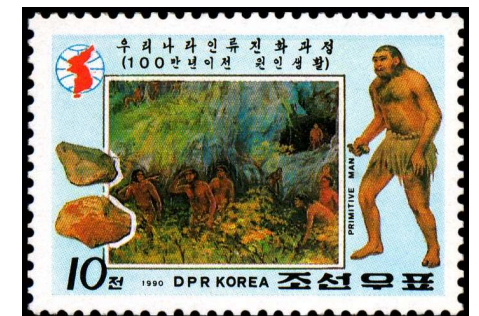

Year of issue	Country	Topic	Designer/Artist	Made with...	Adopted?	Property	Size [mm]	Sketch	Stamp
53.	1990	North Korea	Primitive man	???	Watercolor	Adopted Issued	???	297 x 210