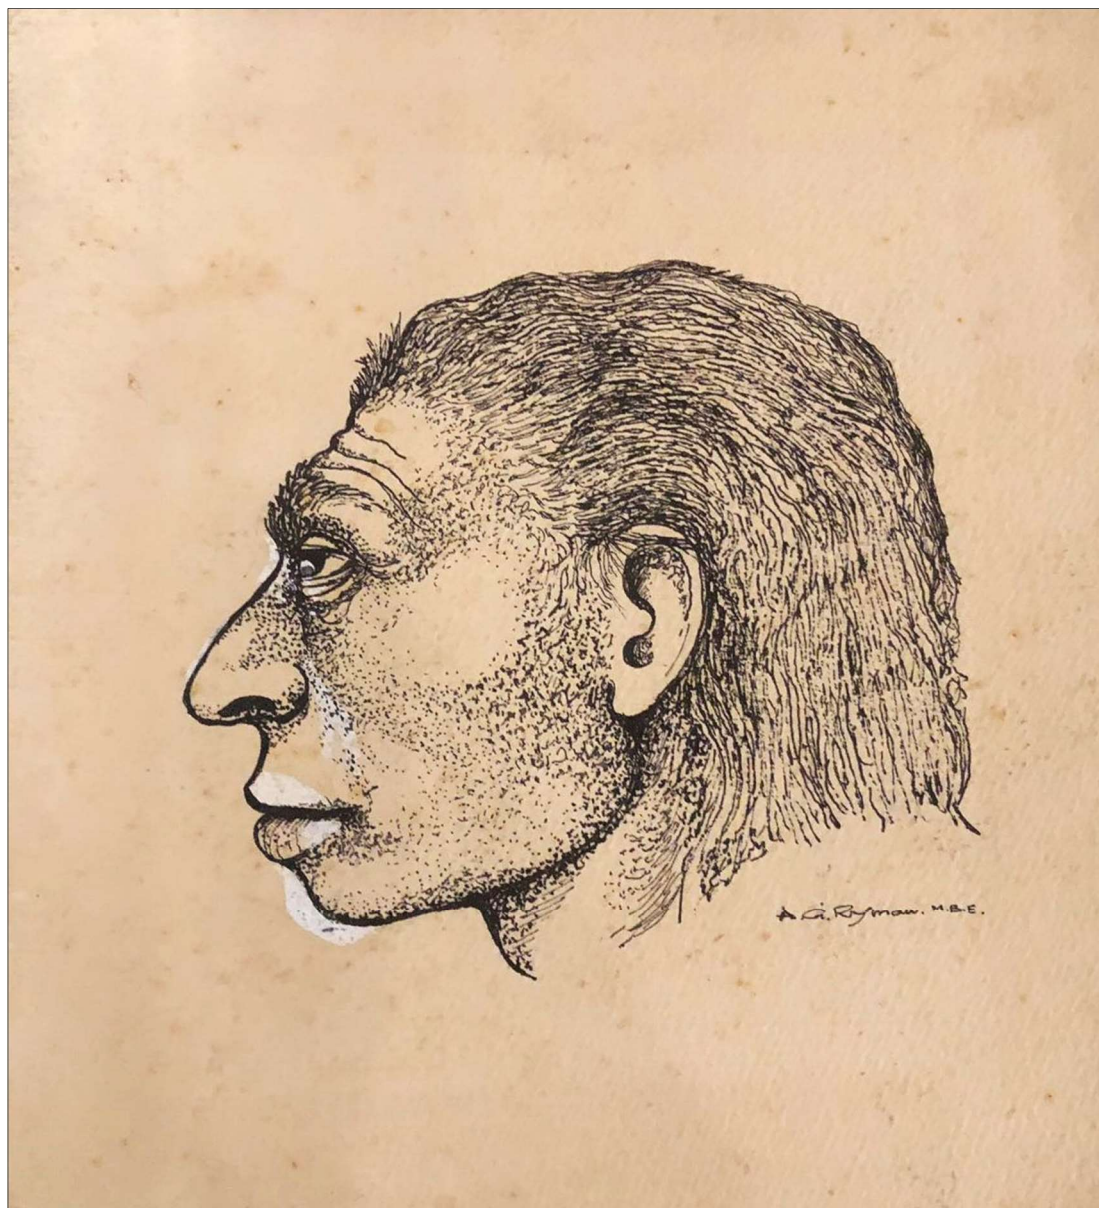

Several preliminary sketches on paper by the artist A.G. Ryman depicting a selection of Neanderthal Men and Women. One of the sketch shows the male and female around a fire with the female holding a child. This design is similar to the issued 10p. value stamp.

125th Anniversary of the discovery of the 'GIBRALTAR SKULL'

GIBRALTAR NEANDERTHAL WOMAN

**50,000
YEARS
OLD**

THIS GIBRALTAR WOMAN lived in Gibraltar over 50,000 years ago. The face you see depicted above has been reconstructed from a female skull found 125 years ago in an ancient cave-filling at Forbes' Quarry, North Front.